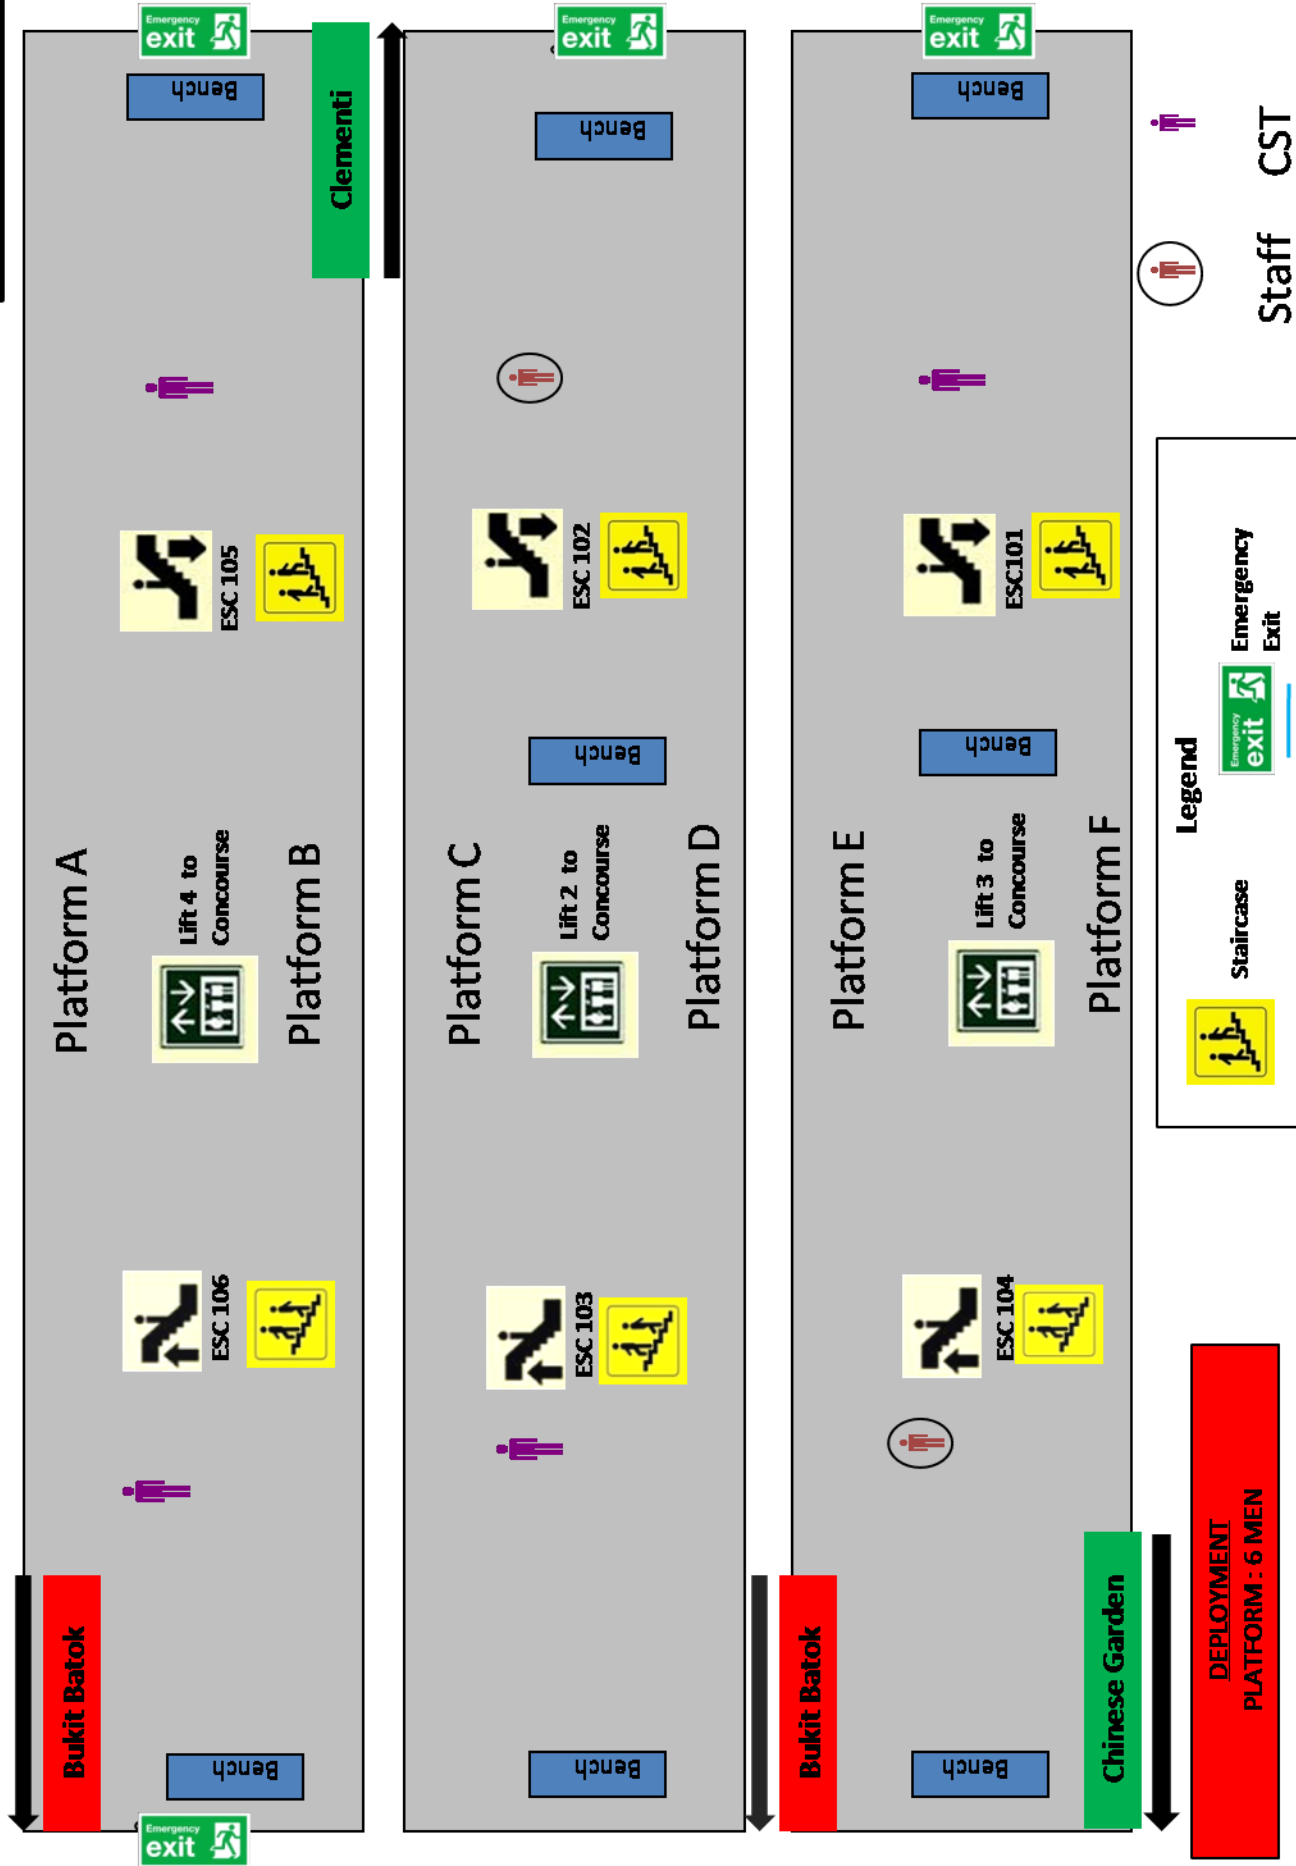

Platform A – Southbound (towards Marina Bay / Marina South Pier)

Platform B & C – Eastbound (towards Pasir Ris)

Platform D & E – Northbound/Southbound (towards Marina Bay / Marina South Pier)

Platform F – Westbound (towards Joo Koon)

SMRT Online Feedback: www.smrt.com.sg/feedback.aspx

Notices and manpower deployment at Concourse

JURONG EAST

DEPLOYMENT
Concourse : 7 MEN

Notices and manpower deployment at Platform

JURONG EAST

Notices and manpower deployment at Shuttle bus service / special taxi pick up Q points

sbs Q Pt: Q Pt 1 at Bus interchange Bert 3 - towards Pasir Ris (East Bound)

Q Pt 2 at Bus interchange Bert 1- towards Joo Koon (West Bound)

Q Pt 3 along Jurong Gateway Rd – outside Jurong East station – towards Marina Bay / Marina South Pier (South Bound)

Jurong Station

Locality Map

sbs Q Pt: Q Pt 1 at Bus interchange Bert 3 - towards Pasir Ris (East Bound)

Q Pt 2 at Bus interchange Bert 1- towards Joo Koon (West Bound)

Q Pt 3 at Bus stop 28201 along Jurong Gateway Rd – towards Marina South Pier (South Bound)