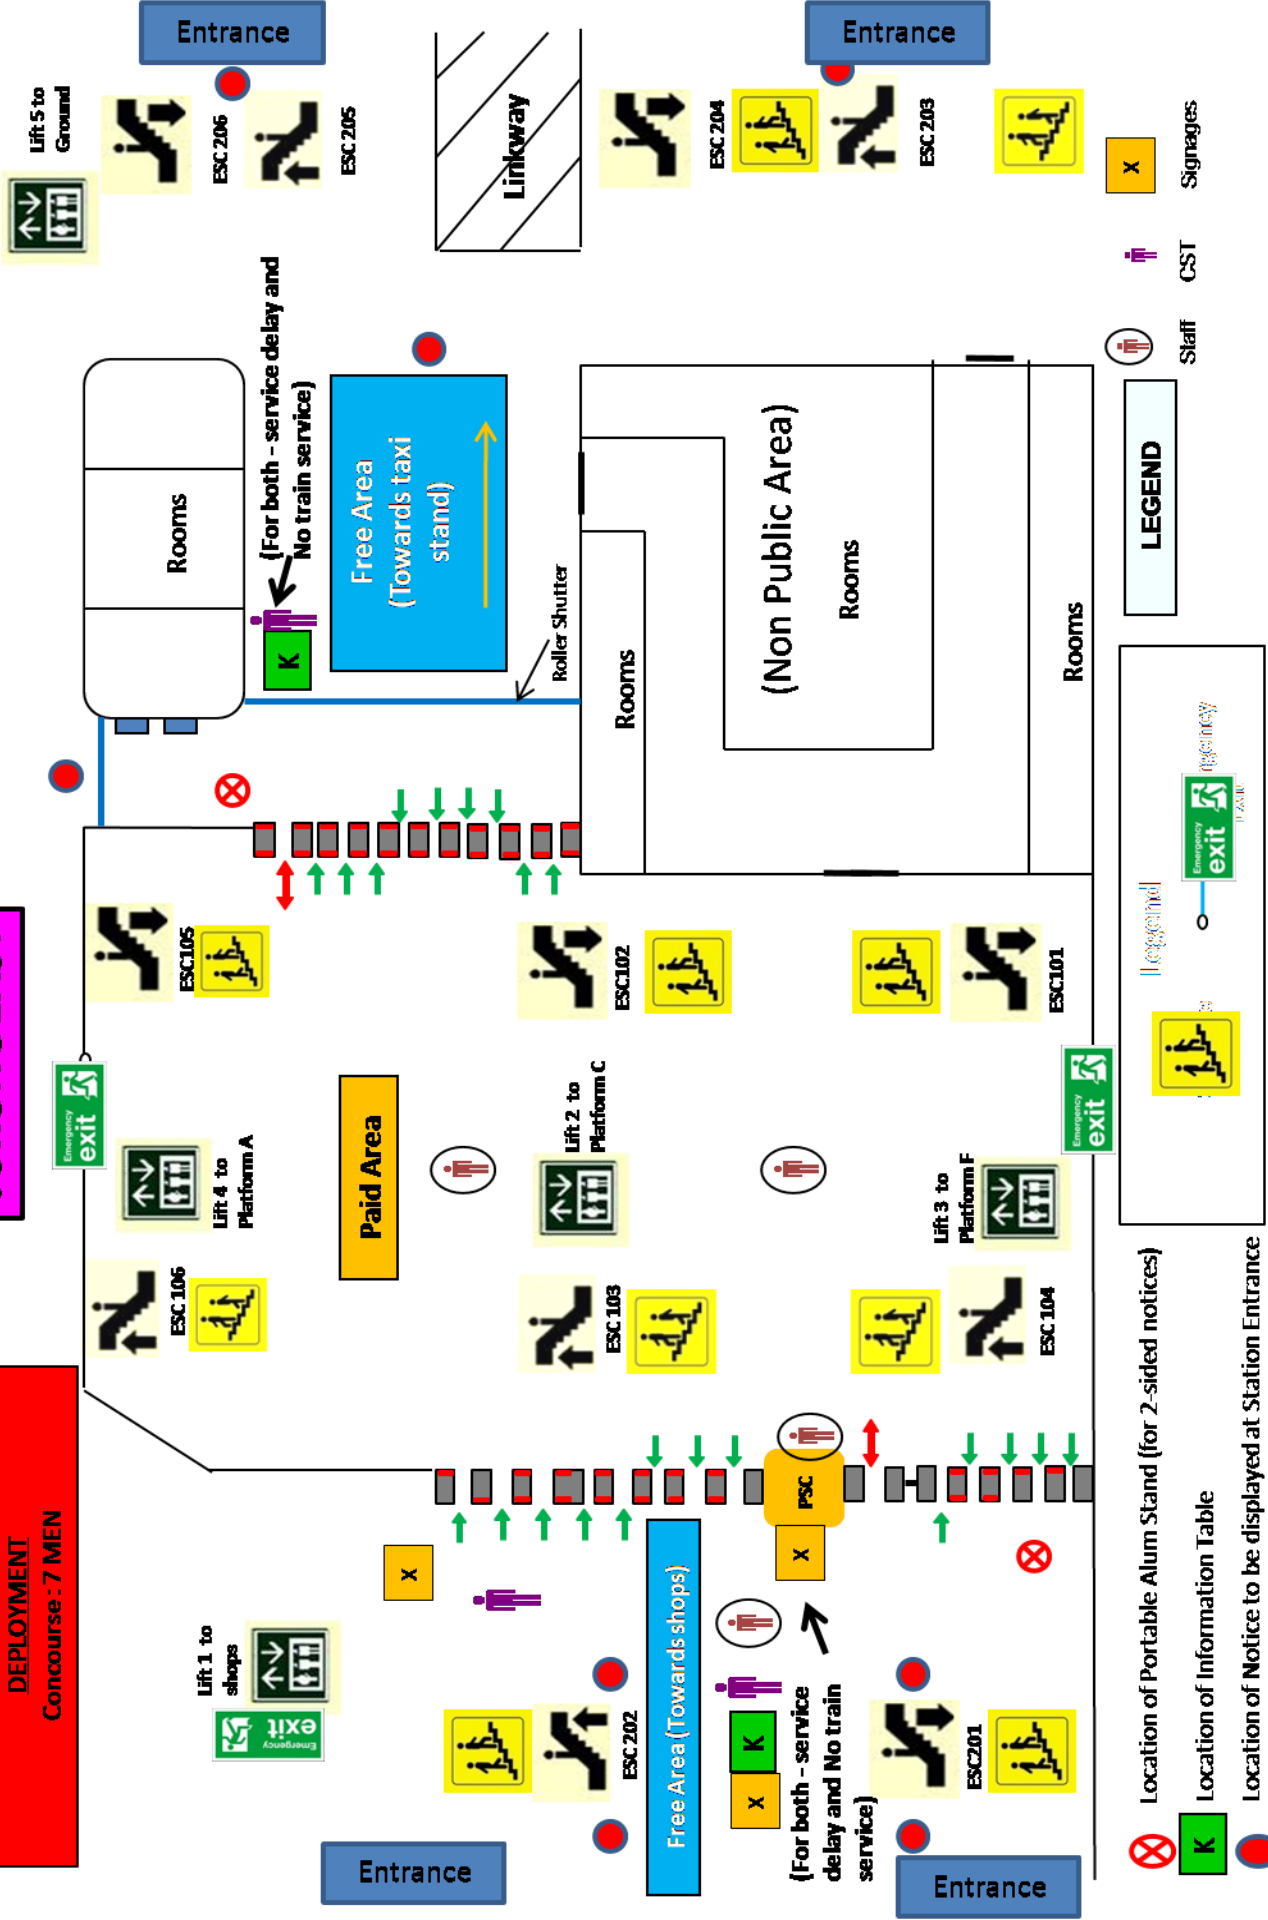

Platform A – Southbound (towards Marina Bay / Marina South Pier)

Platform B & C – Eastbound (towards Pasir Ris)

Platform D & E – Northbound/Southbound (towards Marina Bay / Marina South Pier)

Platform F – Westbound (towards Joo Koon)

Taxi & General Contacts

Nearby Taxi Stand	Road	Via
J Cube	Jurong Gateway Rd	Exit A
Jurong East Station	Jurong Gateway Rd	Exit B
JEM	Jurong Gateway Rd	Exit C
Westgate	Gateway Drive	Exit D

(Please refer to Locality map for more details)

SMRT Online Feedback: www.smrt.com.sg/feedback.aspx

Notices and manpower deployment at Concourse

JURONG EAST

DEPLOYMENT
Concourse : 7 MEN

Notices and manpower deployment at Platform

JURONG EAST

Notices and manpower deployment at Shuttle bus service / special taxi pick up Q points

sbs Q Pt: Q Pt 1 at Bus interchange Bert 3 - towards Pasir Ris (East Bound)

Q Pt 2 at Bus interchange Bert 1- towards Joo Koon (West Bound)

Q Pt 3 along Jurong Gateway Rd – outside Jurong East station – towards Marina Bay / Marina South Pier (South Bound)