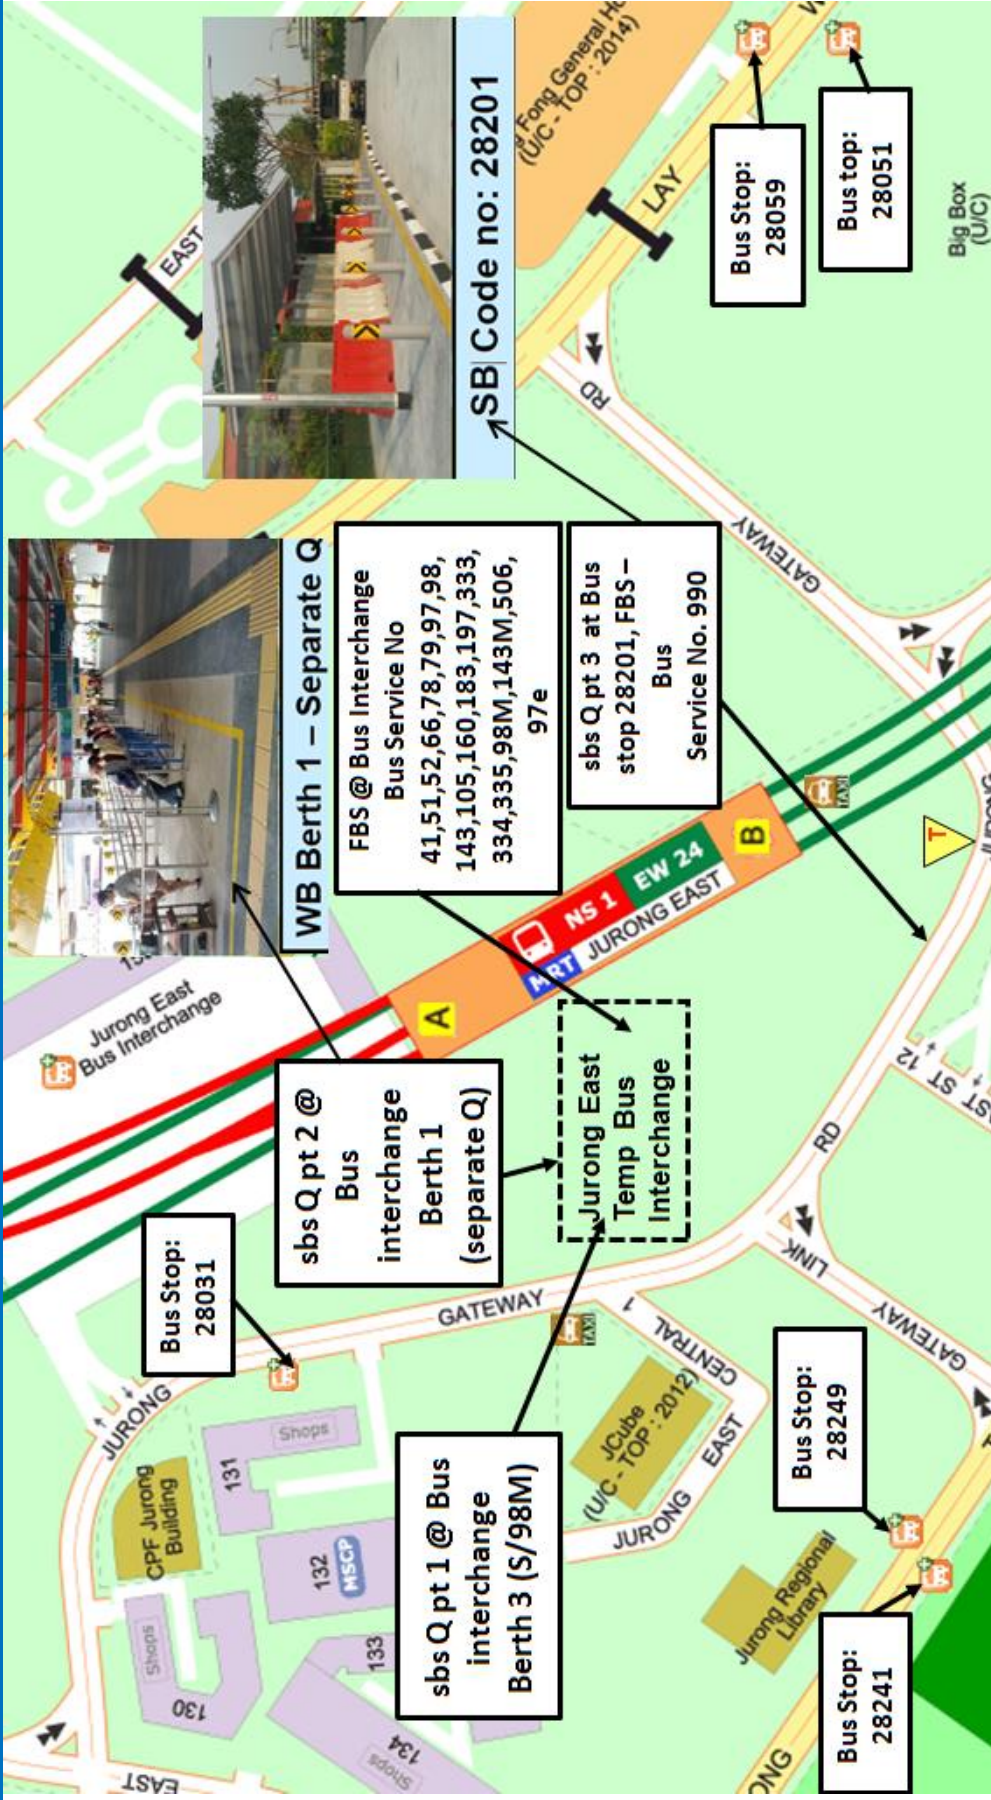

Platform A – Southbound (towards Marina Bay / Marina South Pier)

Platform B & C – Eastbound (towards Pasir Ris)

Platform D & E – Northbound/Southbound (towards Marina Bay / Marina South Pier)

Platform F – Westbound (towards Joo Koon)

SMRT Online Feedback: www.smrt.com.sg/feedback.aspx

Notices and manpower deployment at Concourse

JURONG EAST

DEPLOYMENT
Concourse : 7 MEN

Notices and manpower deployment at Platform

JURONG EAST

Notices and manpower deployment at Shuttle bus service / special taxi pick up Q points

sbs Q Pt: Q Pt 1 at Bus interchange Bert 3 - towards Pasir Ris (East Bound)

Q Pt 2 at Bus interchange Bert 1- towards Joo Koon (West Bound)

Q Pt 3 along Jurong Gateway Rd – outside Jurong East station – towards Marina Bay / Marina South Pier (South Bound)

Jurong Station

Locality Map

sbs Q Pt: Q Pt 1 at Bus interchange Bert 3 - towards Pasir Ris (East Bound)

Q Pt 2 at Bus interchange Bert 1- towards Joo Koon (West Bound)

Q Pt 3 at Bus stop 28201 along Jurong Gateway Rd – towards Marina South Pier (South Bound)