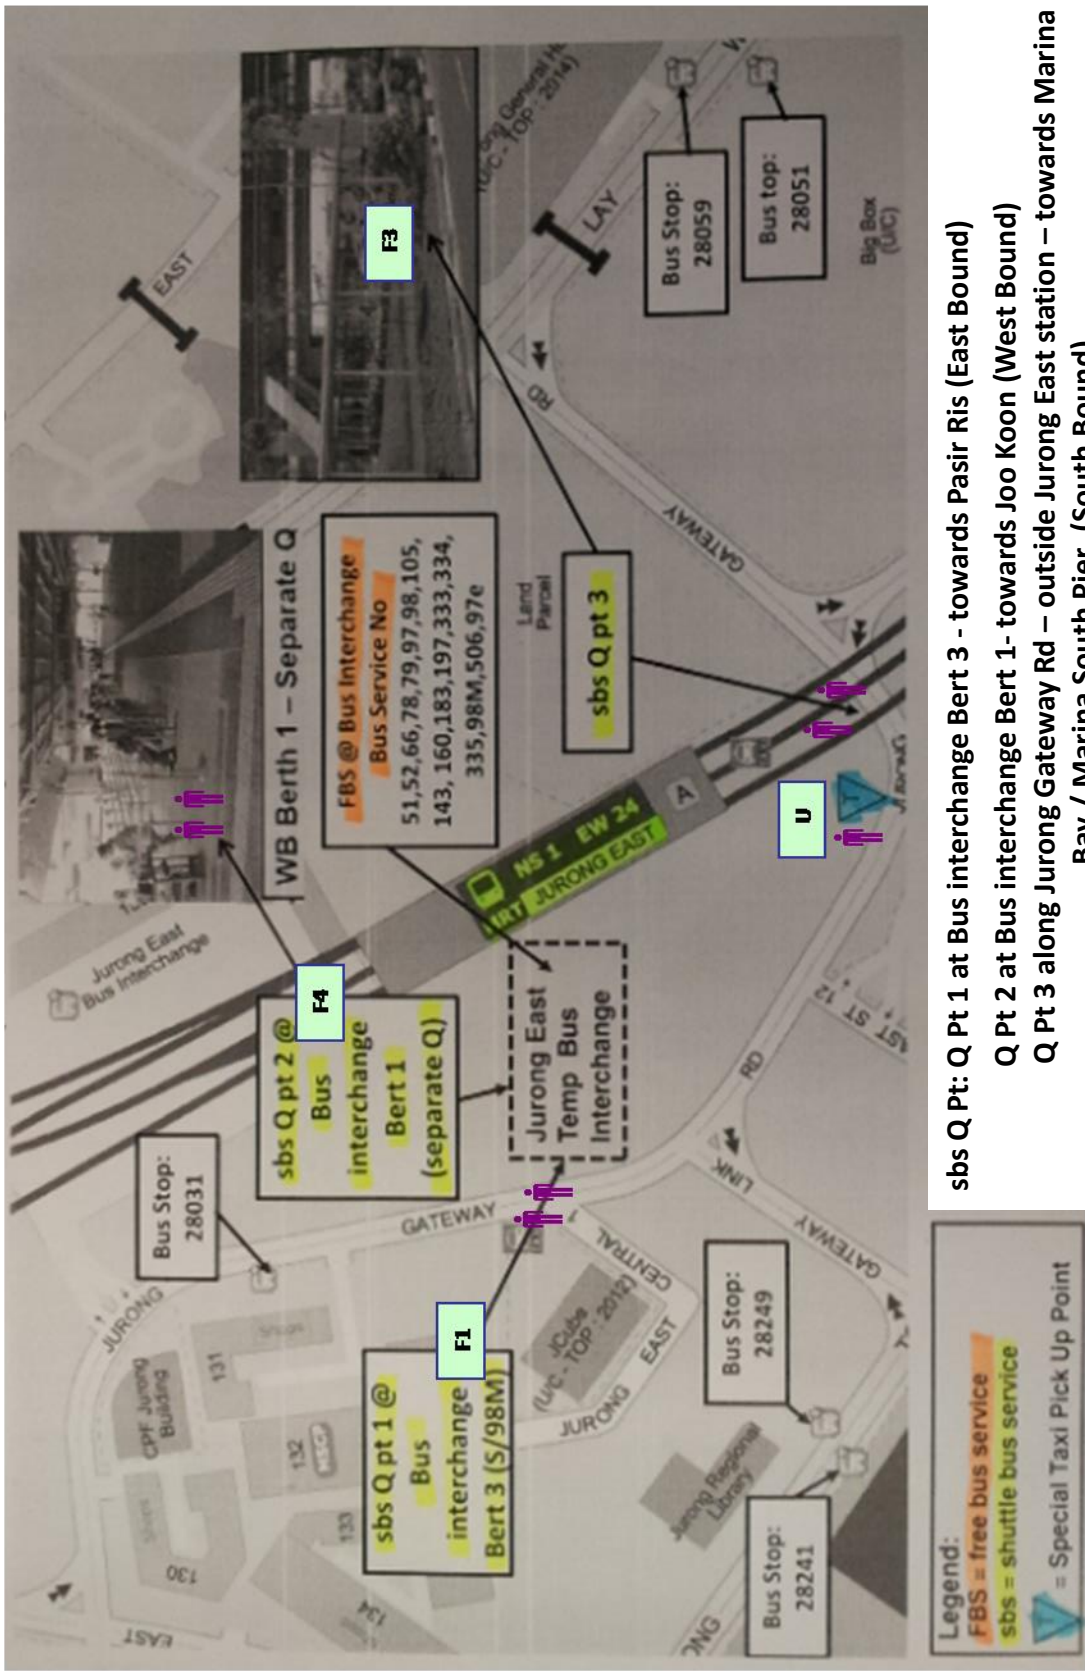

Platform A – Southbound (towards Marina Bay / Marina South Pier)

Platform B & C – Eastbound (towards Pasir Ris)

Platform D & E – Northbound/Southbound (towards Marina Bay / Marina South Pier)

Platform F – Westbound (towards Joo Koon)

SMRT Online Feedback: www.smrt.com.sg/feedback.aspx

Notices and manpower deployment at Concourse

JURONG EAST

DEPLOYMENT
Concourse : 7 MEN

Notices and manpower deployment at Platform

JURONG EAST

Notices and manpower deployment at Shuttle bus service / special taxi pick up Q points

sbs Q Pt: Q Pt 1 at Bus interchange Bert 3 - towards Pasir Ris (East Bound)

Q Pt 2 at Bus interchange Bert 1- towards Joo Koon (West Bound)

Q Pt 3 along Jurong Gateway Rd – outside Jurong East station – towards Marina Bay / Marina South Pier (South Bound)

Jurong Station

Locality Map

sbs Q Pt: Q Pt 1 at Bus interchange Bert 3 - towards Pasir Ris (East Bound)

Q Pt 2 at Bus interchange Bert 1- towards Joo Koon (West Bound)

Q Pt 3 at Bus stop 28201 along Jurong Gateway Rd – towards Marina South Pier (South Bound)