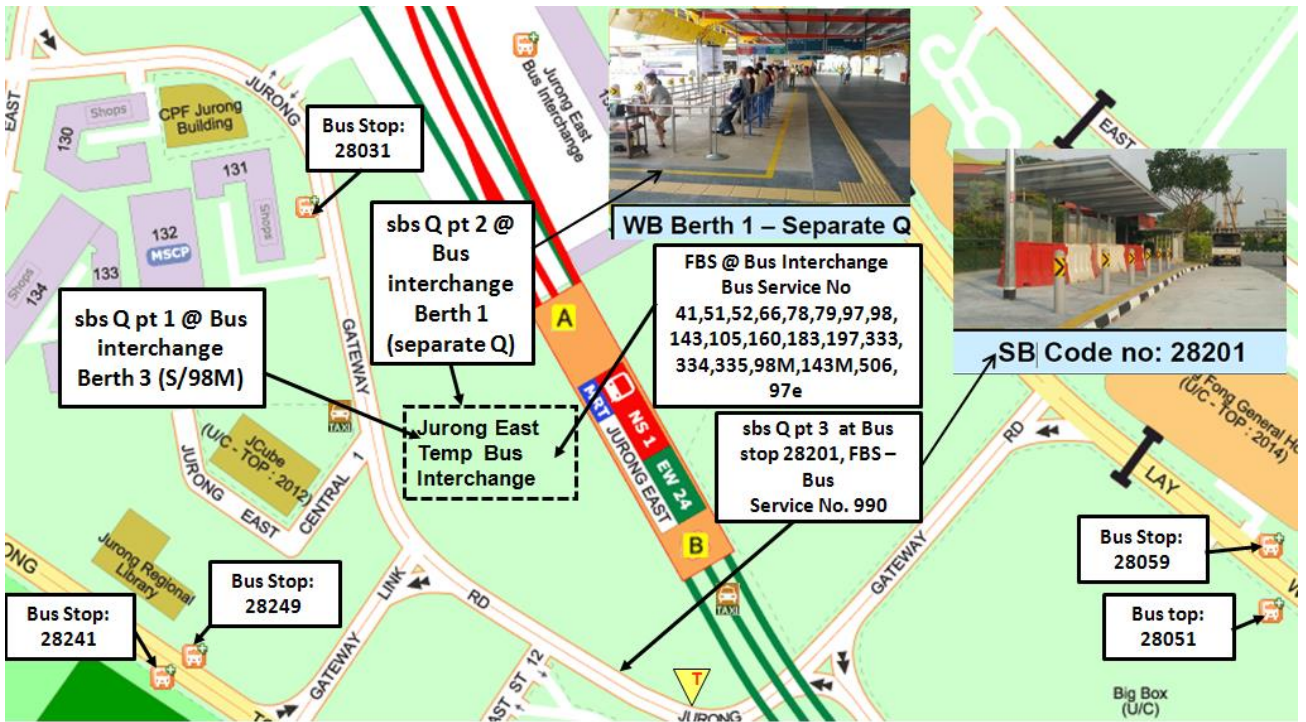

sbs Q Pt: Q Pt 1 at Bus interchange Bert 3 - towards Pasir Ris (East Bound)

Q Pt 2 at Bus interchange Bert 1- towards Joo Koon (West Bound)

Q Pt 3 along Jurong Gateway Rd – outside Jurong East station – towards Marina Bay / Marina South Pier (South Bound)

Via Exit B

990

Places of Interest

Places of Interest	Via	Places of Interest	Via
Jcube	Exit A	JTC Summit	Exit B
SATA Jurong Medical Centre	Exit A	JTC Auditorium	Exit B
CPF Jurong Building	Exit A	IMM Building	Exit B
Jurong Regional Library	Exit A	International Business Park	Exit B
Omni Theatre	Exit A	Jurong East Mall (JEM)	Exit C
Science Centre Singapore	Exit A	Ng Teng Feng Hospital (U/C)	Exit B
Snow City	Exit A	Big Box (U/C)	Exit B
Al Mukminin Mosque	Exit A	JTC Summit	Exit B
Jurong Seventh Day Adventist Church	Exit A	Jurong Country Club	Exit B
Ivory Heights	Exit A	iHUB	Exit B
Informatics Campus	Exit A	Devan Nair Institute (e2i)	Exit B
Certis Cisco West Hub	Exit A	Westgate Mall	Exit D
Genting Hotel (U/C)	Exit A		
Jurong Community Hospital (U/C)	Exit A		

All public bus services at this location are free during Train Service Disruption.

Taxi Services:

Nearest Taxi Stand:	Exit B
Taxi Booking Service Hotlines:	SMRT Taxis - 6555 8888 Comfort Taxi - 6552 1111 Trans Cab - 6555 3333 Premier Taxis - 6363 6888

Legend:
 FBS = free regular bus service
 sbs = free shuttle bus service
 T = Special Taxi Pick Up Point

sbs Q Pt: Q Pt 1 at Bus interchange Bert 3 - towards Pasir Ris (East Bound)
 Q Pt 2 at Bus interchange Bert 1- towards Joo Koon (West Bound)
 Q Pt 3 at Bus stop 28201 along Jurong Gateway Rd - towards Marina South Pier (South Bound)