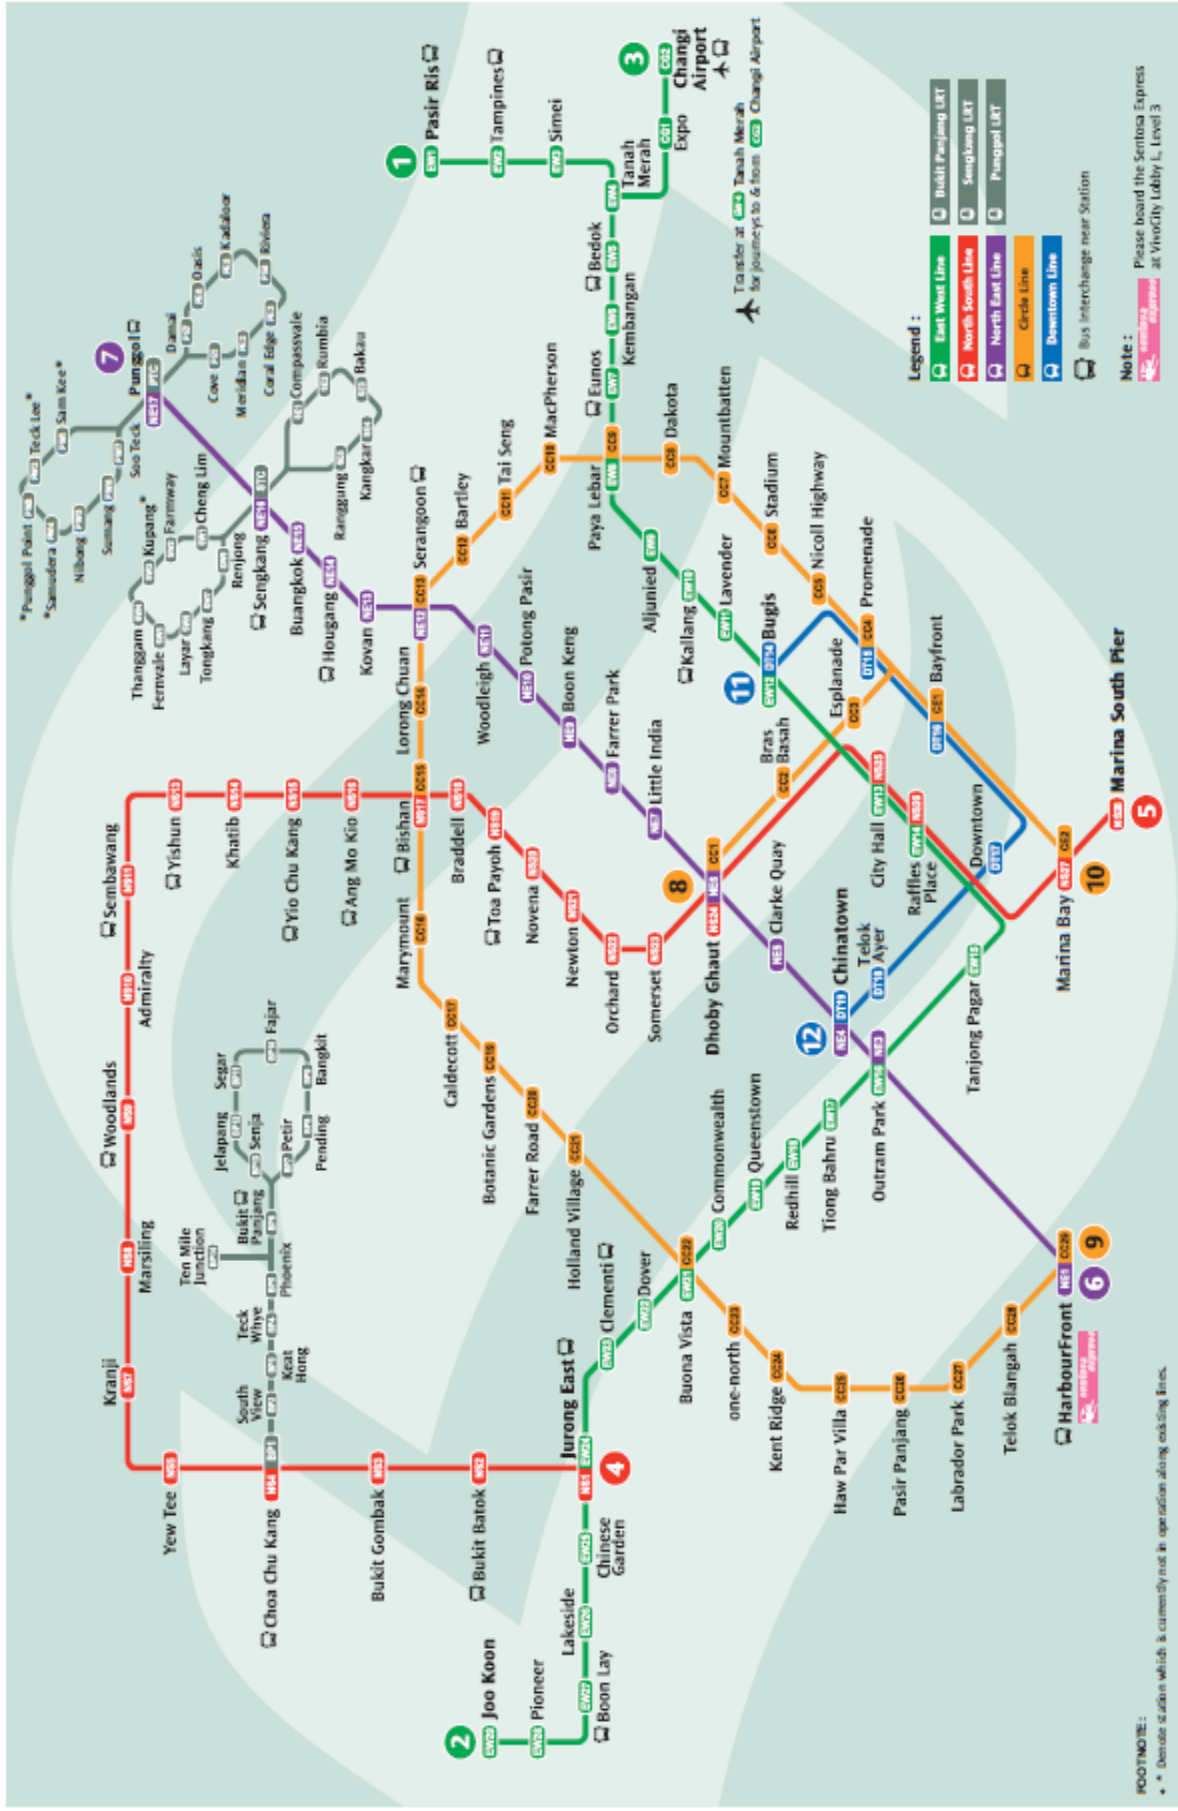

Table of Content

Table of Content	Page
A. General	
- Table of Content	2
- System map	3
B. Station Information	
- Station Contacts & Overview	4
- Taxi & General Contacts	5
- Station Layout	6-8
- Locality Map	9
- Bus Services (By Bus Stop)	10
- Places of Interest	11
- Train Service Disruption Leaflet	12-14

MRT

LRT

System map