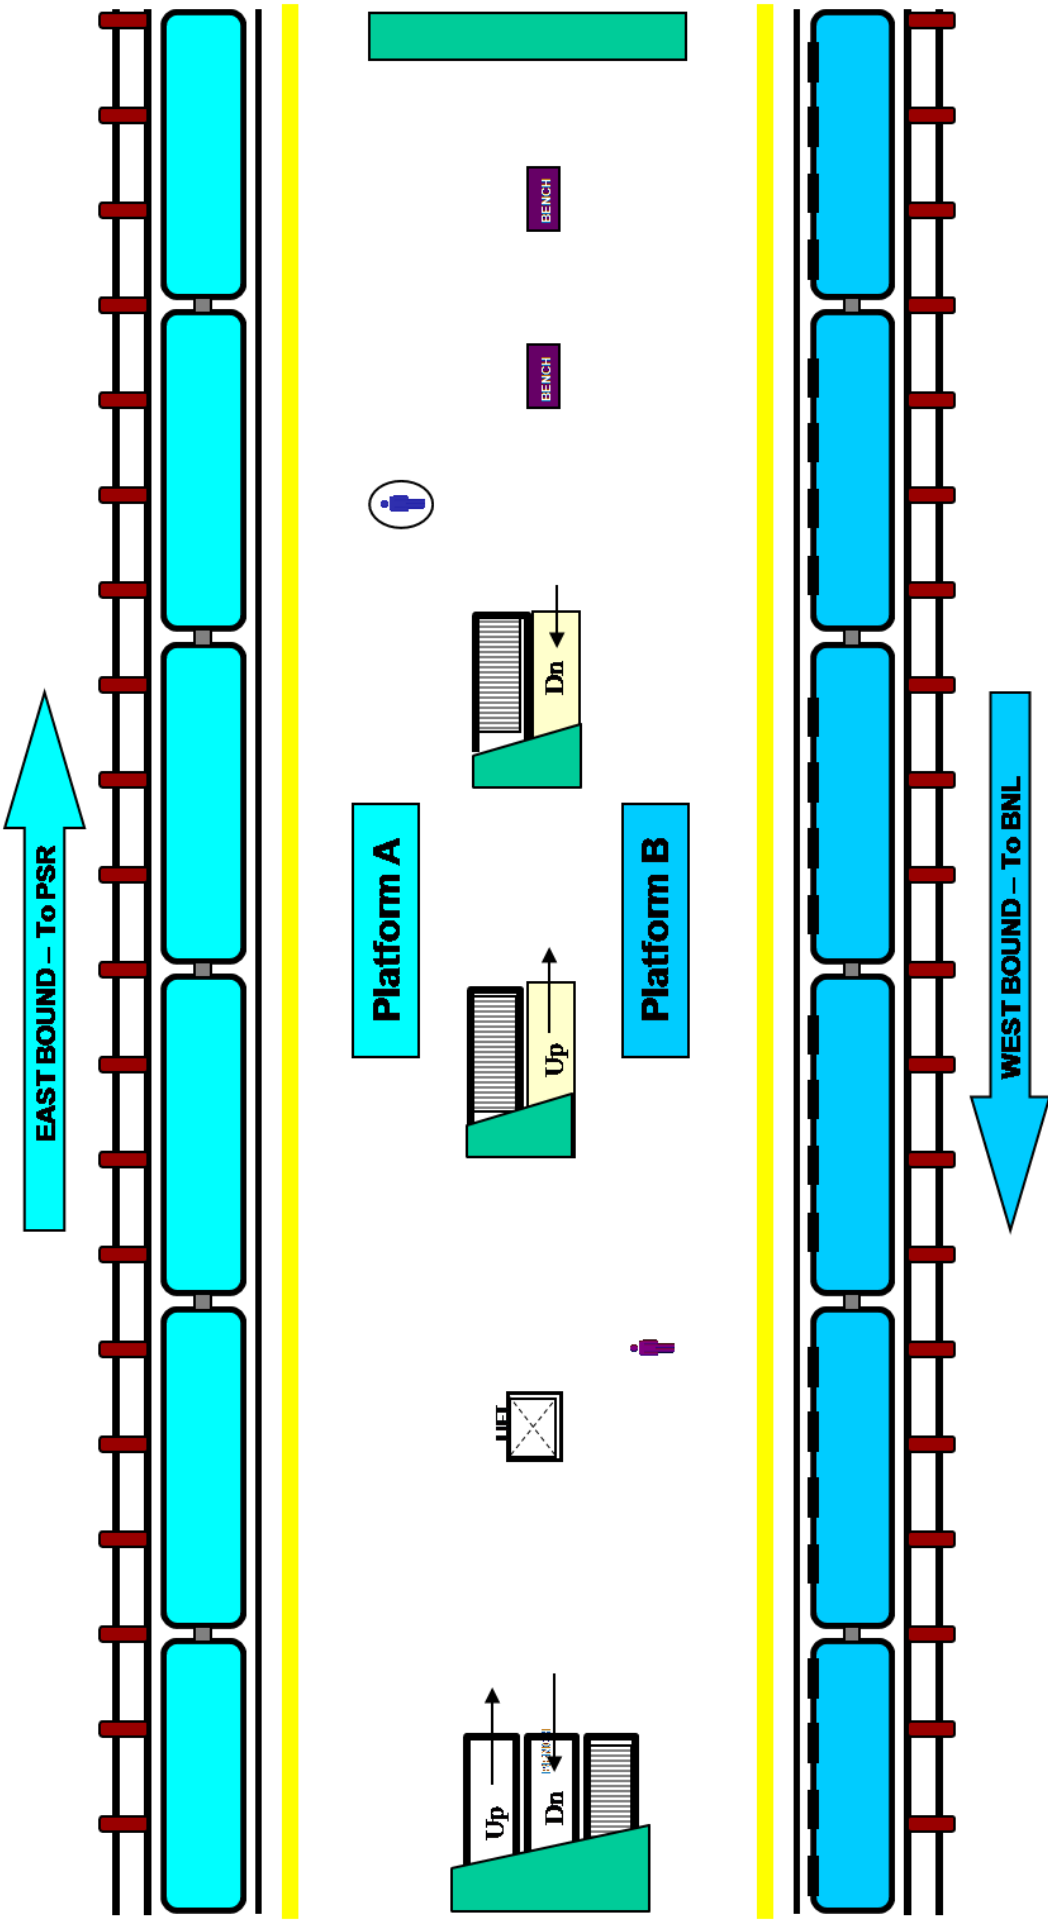

## Platform

Platform B

-West Bound (towards Joo Koon): Line 2

Platform A

- East Bound (towards Pasir Ris) : Line 1

# CONCOURSE LEVEL

Note: Each main entrance manned by 1 CST member when station close.

Info booth location.

# PLATFORM LEVEL