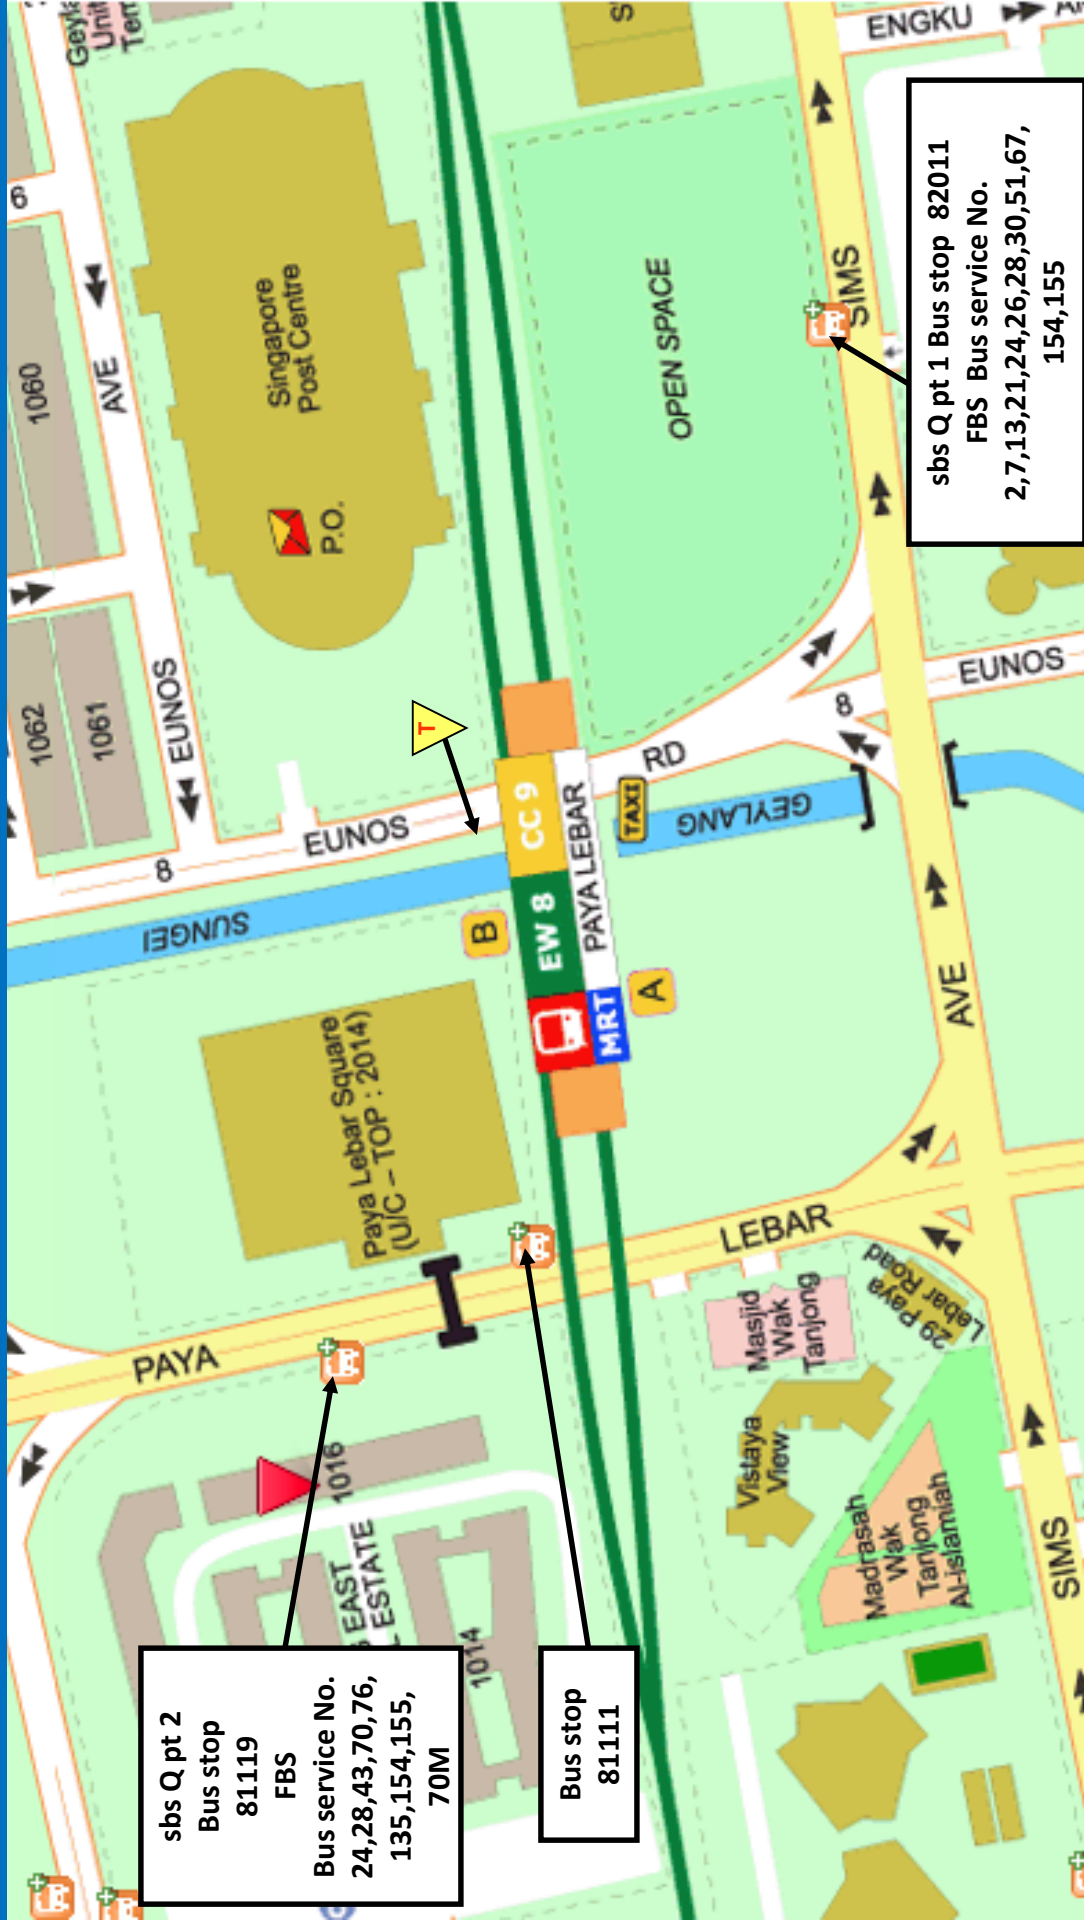

Locality Map

sbs Q pt 2
Bus stop
81119
FBS
Bus service No.
24,28,43,70,76,
135,154,155,
70M

Bus stop
81111

sbs Q pt 1 Bus stop 82011
FBS Bus service No.
2,7,13,21,24,26,28,30,51,67,
154,155

Legend:
FBS = free bus service
sbs = shuttle bus service
T = Special Taxi Pick Up Point

sbs Q Pt: Q Pt 1 at Bus Stop 82011 - towards Pasir Ris (East Bound)
Q Pt 2 at Bus Stop 81119- towards Joo Koon (West Bound)
(Pictures of pole location are attached)