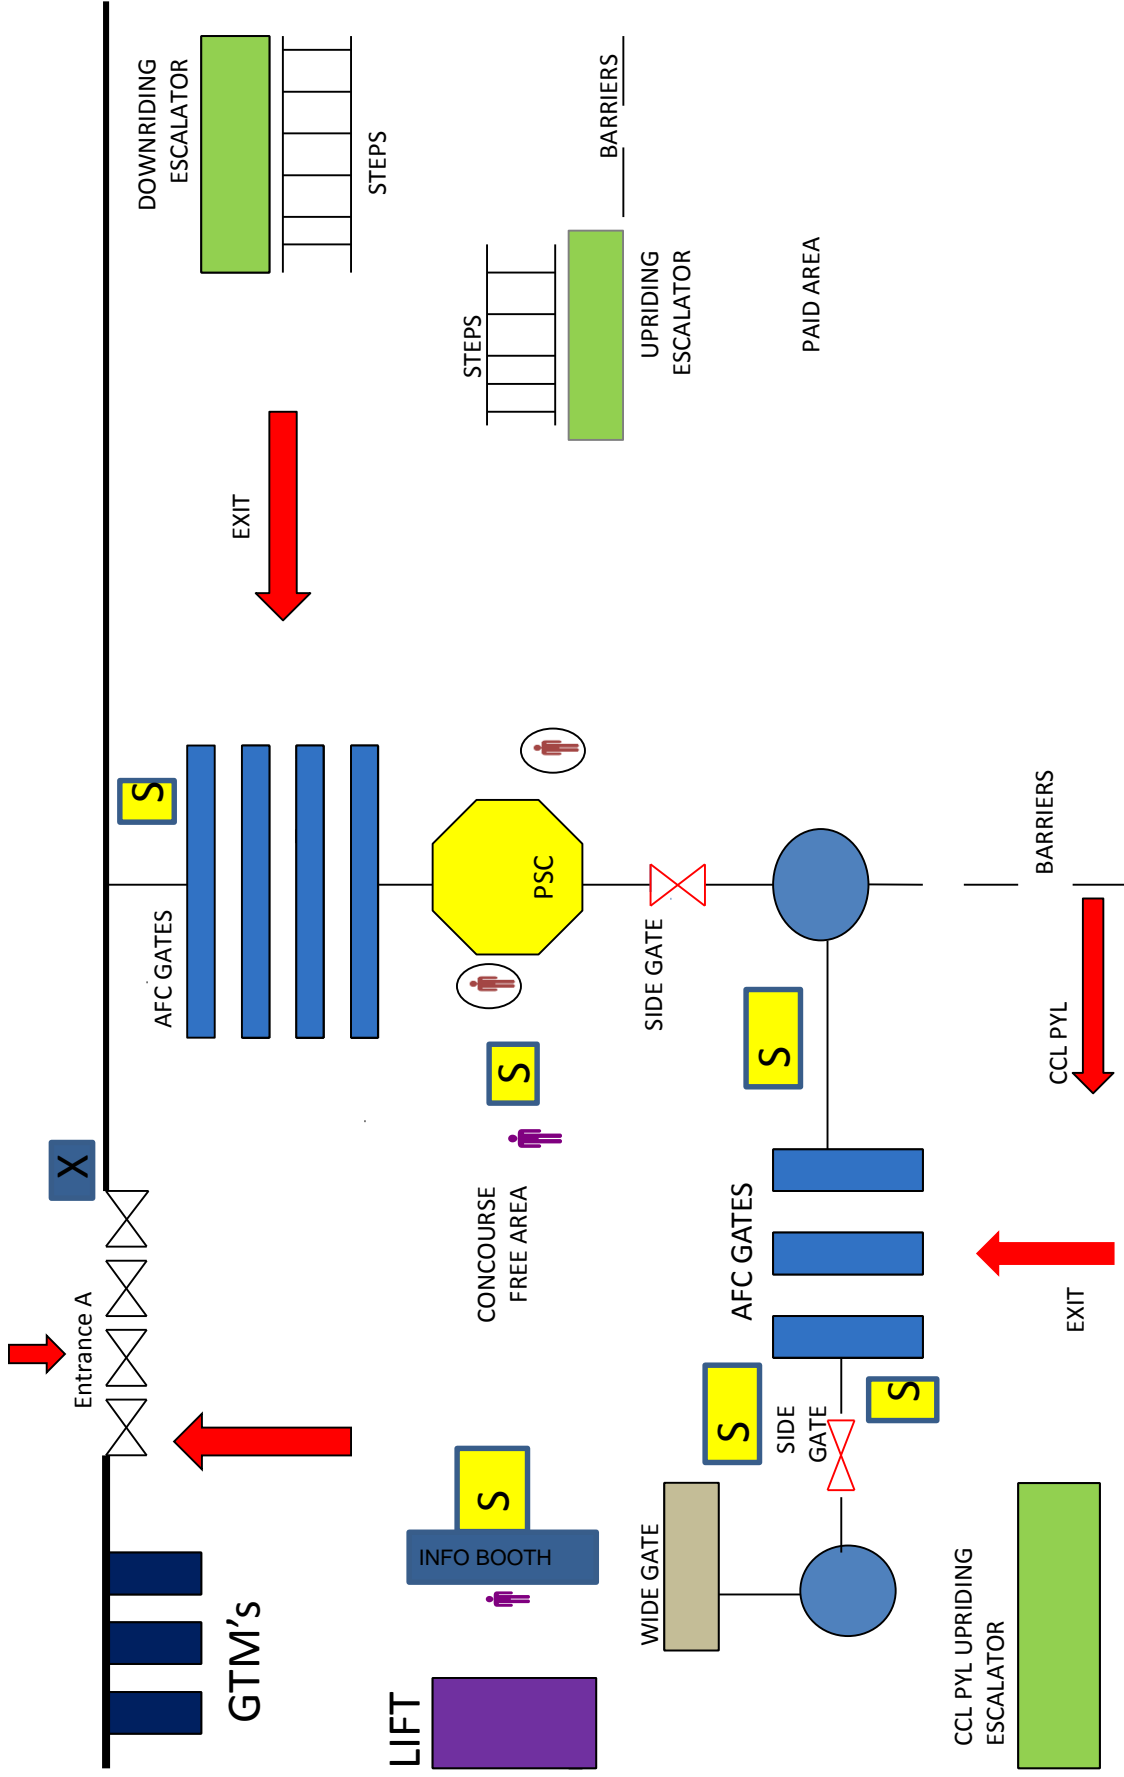

## LIFT:

**Lift 1:** Paid Area to Platform

**Lift 2:** Paid Area to Circle Line

## Platform

Platform B

-West Bound (towards Joo Koon): Line 2

Platform A

- East Bound (towards Pasir Ris) : Line 1

# CONCOURSE LEVEL

Note: Each main entrance manned by 1 CST member when station close.

Info booth location.

# PLATFORM LEVEL