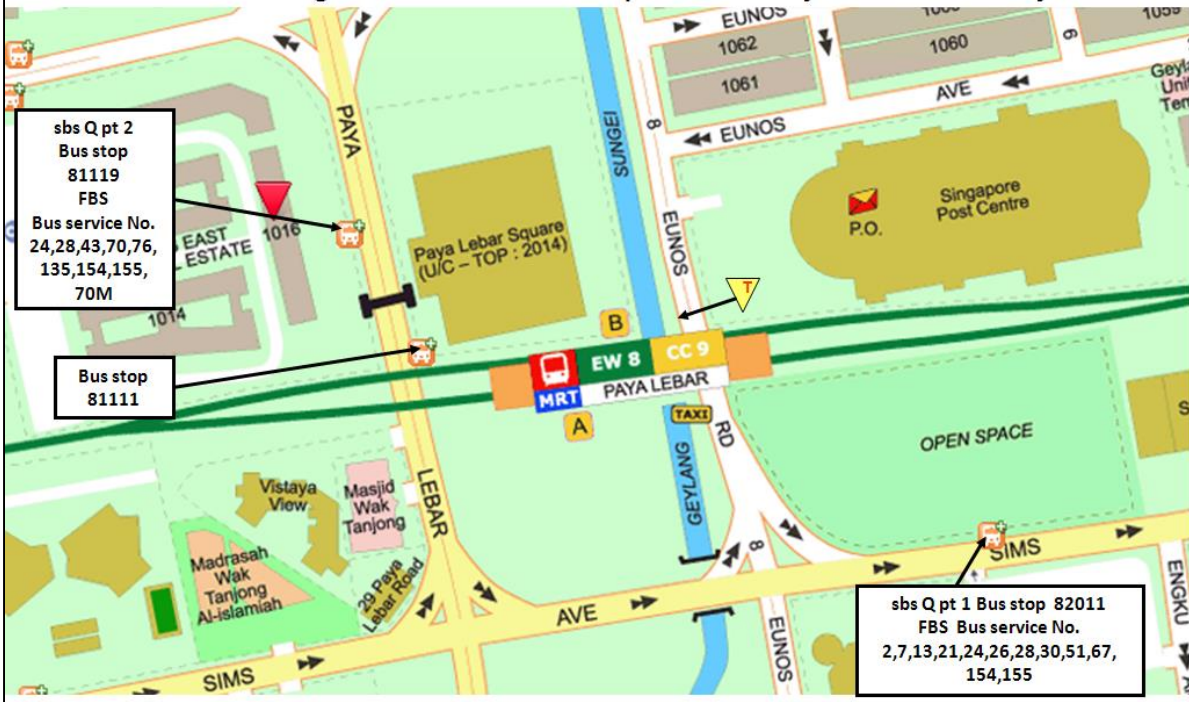

# All public bus services at this location are free during Train Service Disruption.

Taxi Services:

Nearest Taxi Stand:	Exit A; Singapore Post (Will be relocated to Paya Lebar Square, date TBA)
Taxi Booking Service Hotlines:	SMRT Taxis - 6555 8888 Comfort Taxi - 6552 1111 Trans Cab - 6555 3333 Premier Taxis - 6363 6888

For information on integrated transportation services, please contact TransitLink Hotline at 1800-225 5663. You can also contact SMRT Customer Relations Centre at 1800-336 8900.

有关地铁及巴士路线询问，请拨打热线 1800-225 5663 向通联有限公司联络。您也可以联络 SMRT 客户联系中心热线号码 1800-336 8900。

Queue points for free shuttle bus service / special taxi service for student taking major examinations / free regular bus service / bus stops in the vicinity of the station – Paya Lebar

Legend:
FBS = free bus service
sbs = shuttle bus service
= Special Taxi Pick Up Point

sbs Q Pt: Q Pt 1 at Bus Stop 82011 - towards Pasir Ris (East Bound)
Q Pt 2 at Bus Stop 81119- towards Joo Koon (West Bound)
(Pictures of pole location are attached)

Revision 2 (30/06/13)