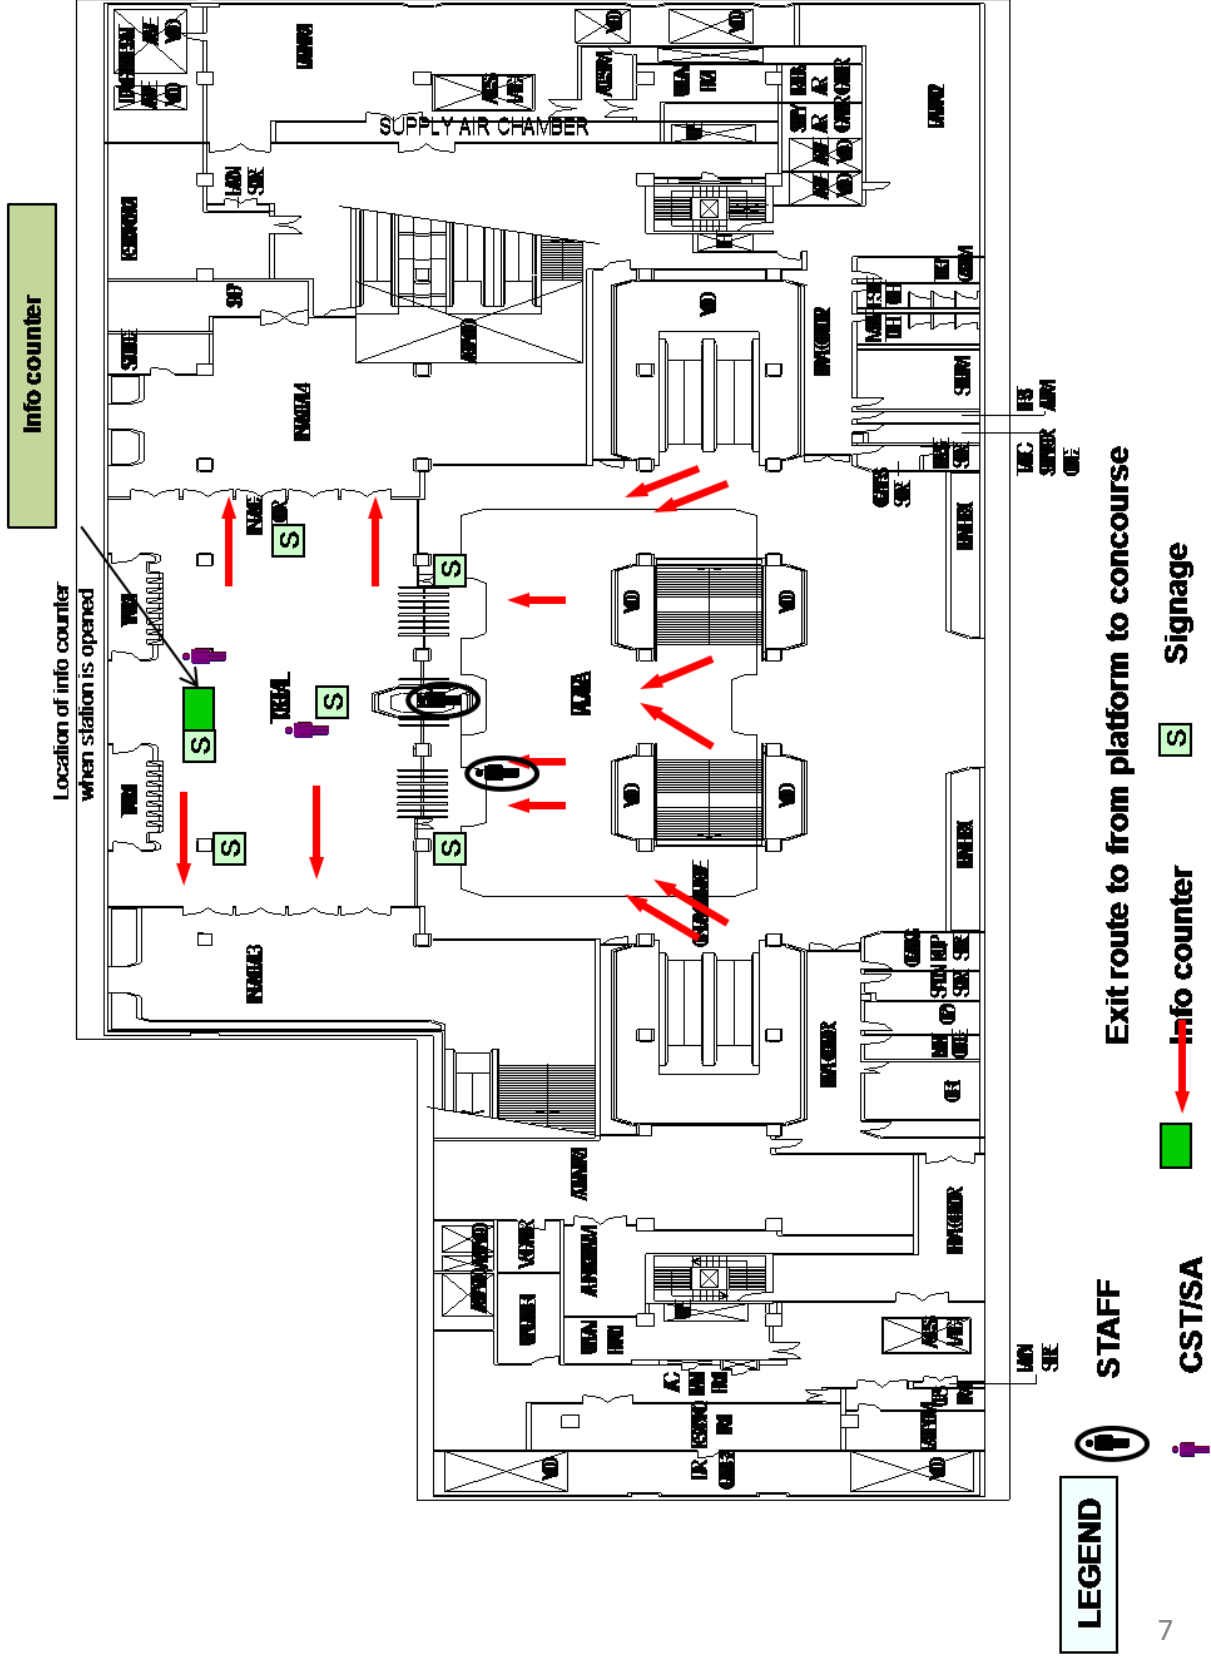

Concourse Level