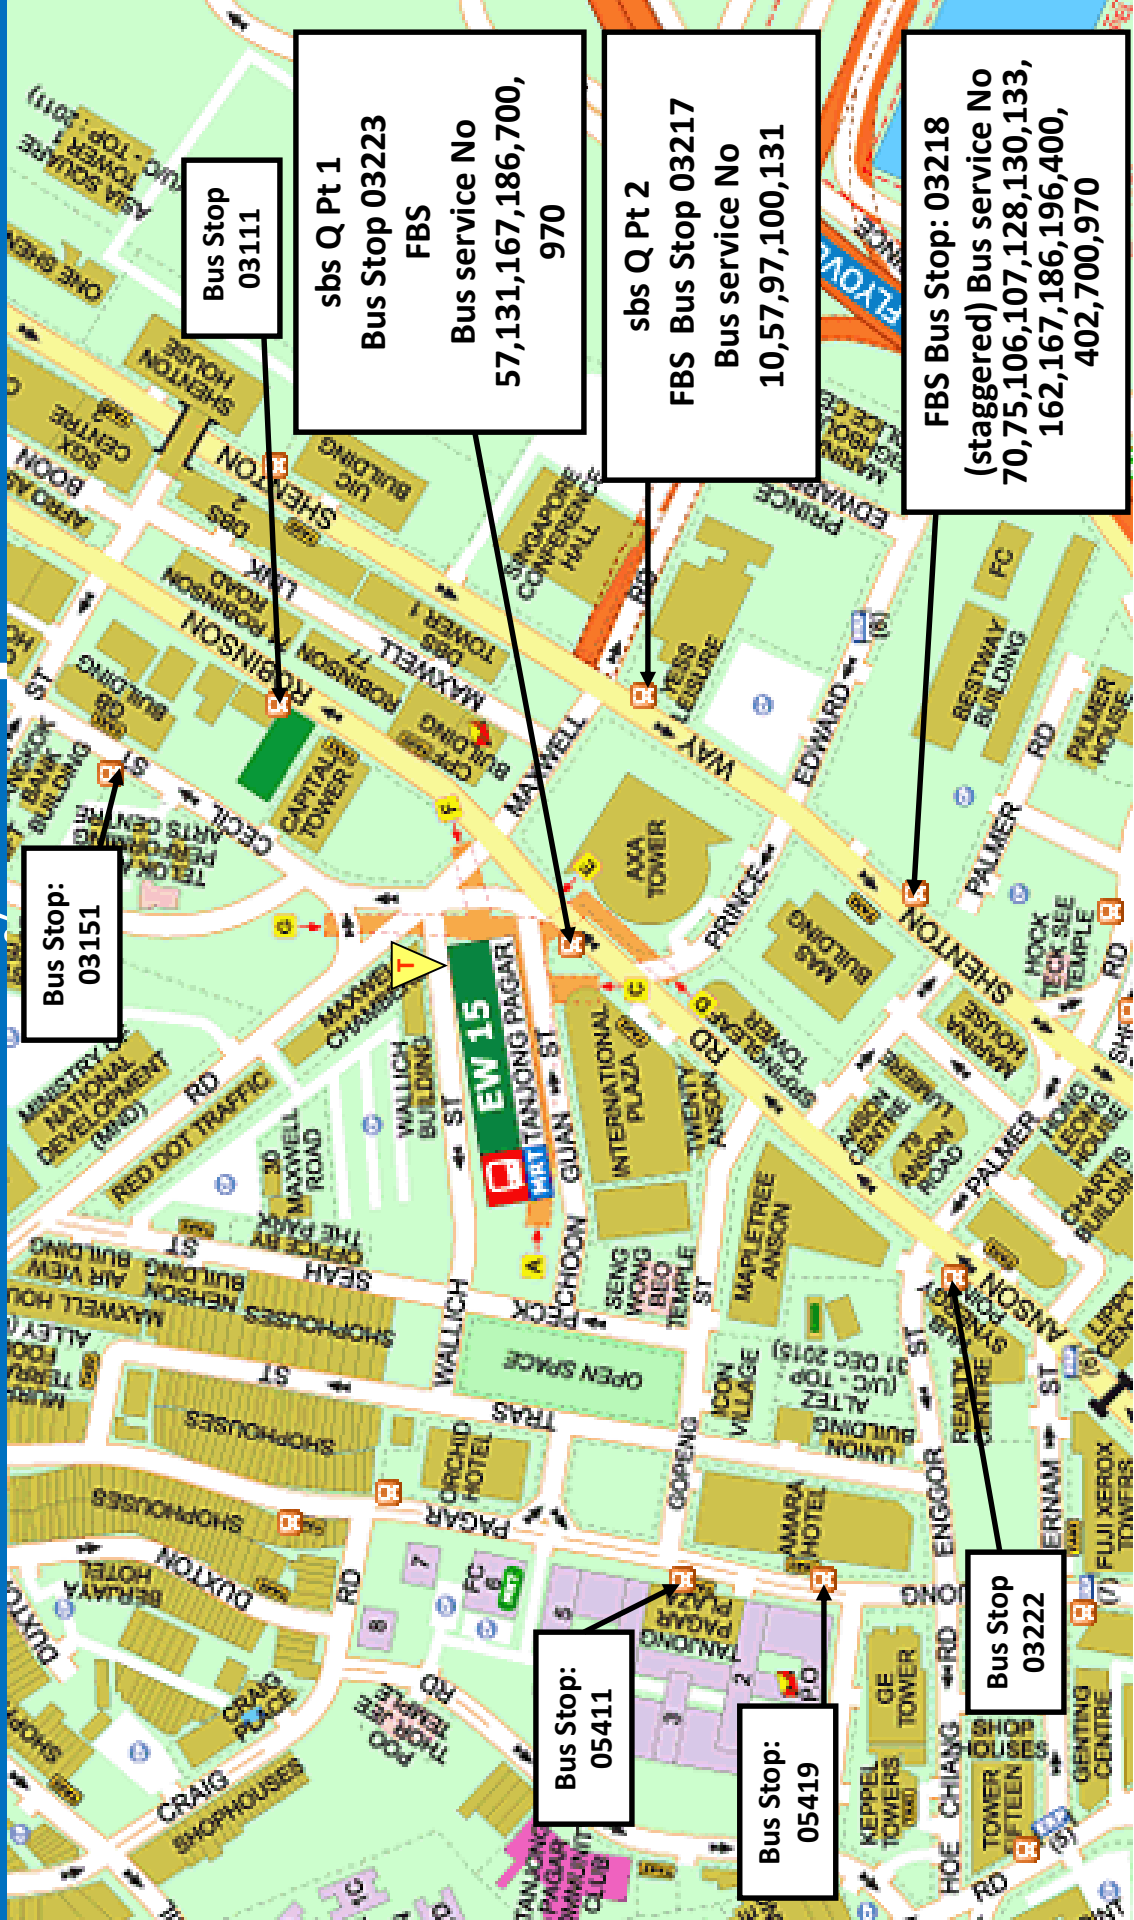

EXCHANGE LEVEL

LEGEND

-  STAFF
-  CST/SA
-  Info counter
-  Signage
-  Exit route to from platform to concourse

∞ Note: Each main entrance to be manned by 1 CST member when station is close.

Locality Map

Bus Stop
03111