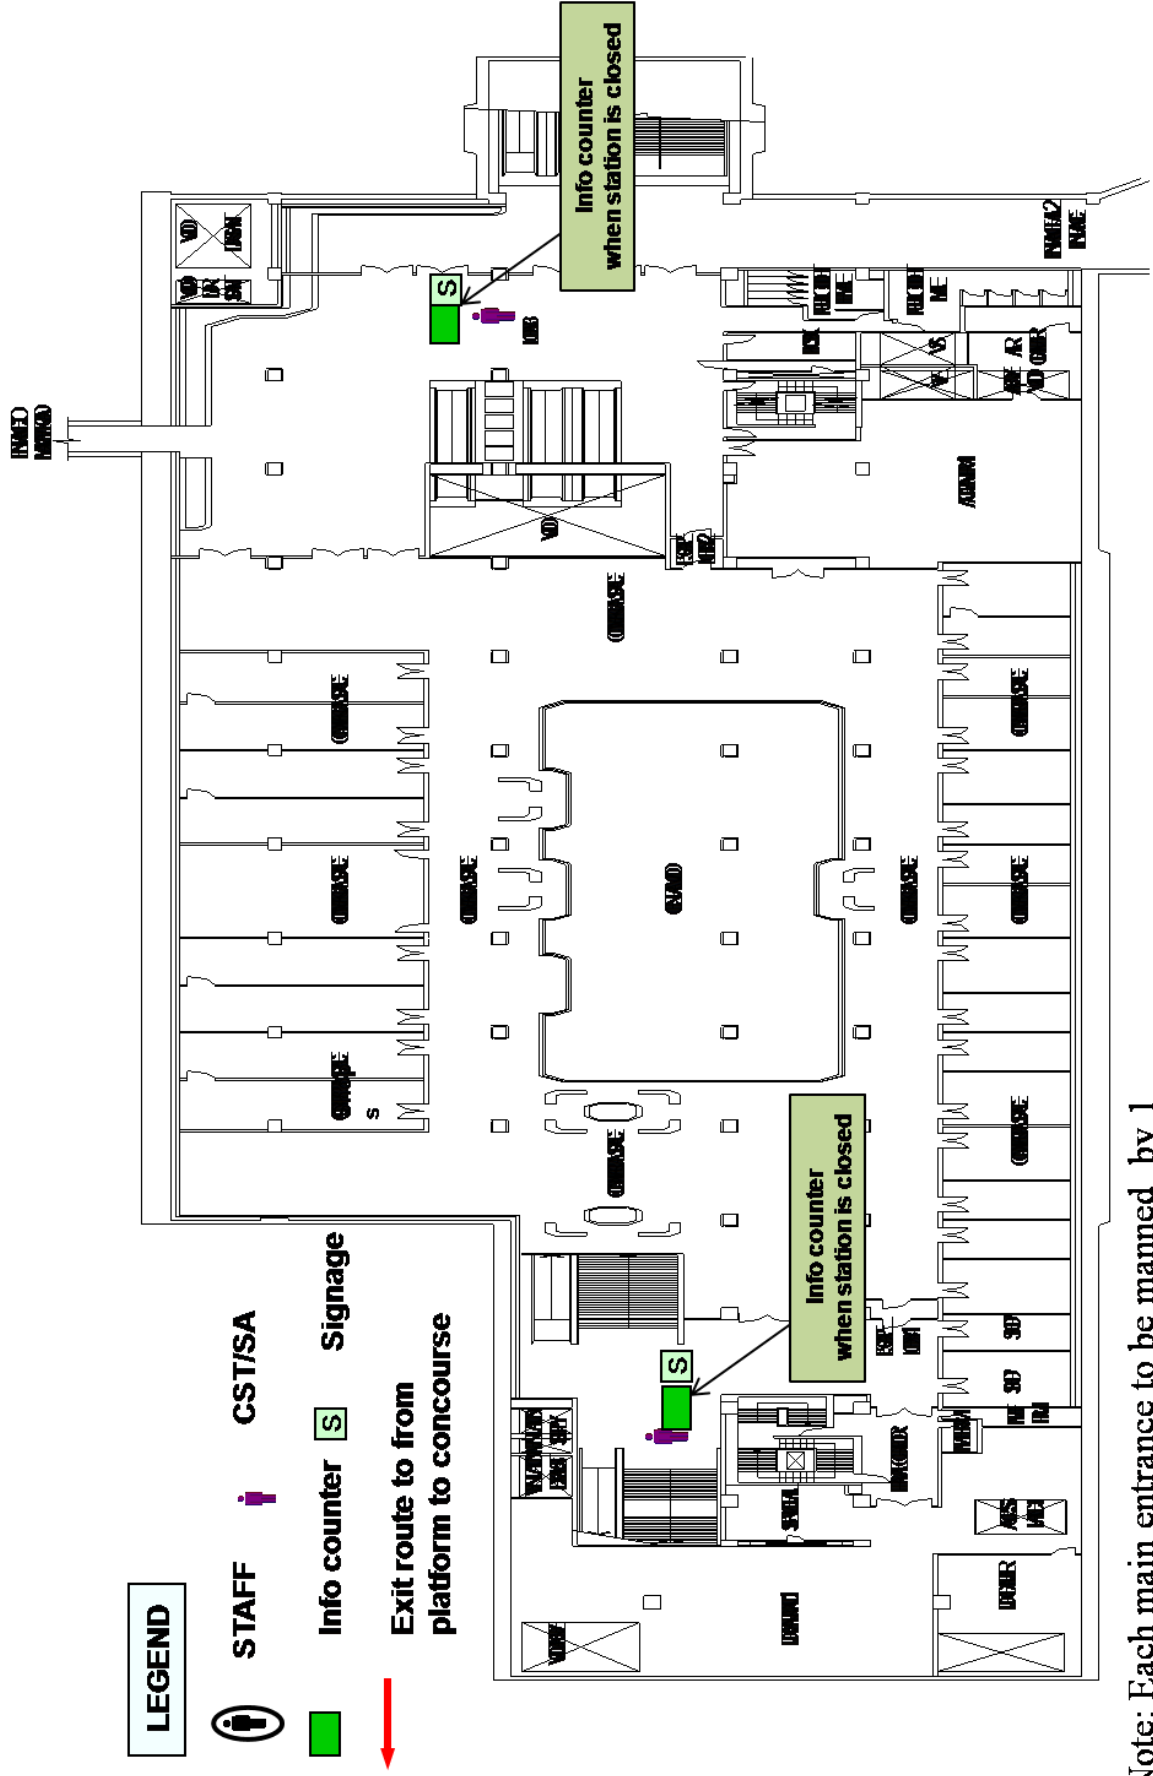

EXCHANGE LEVEL

LEGEND

- STAFF
- CST/SA
- Info counter
- Signage
- Exit route to from platform to concourse

∞ Note: Each main entrance to be manned by 1 CST member when station is close.