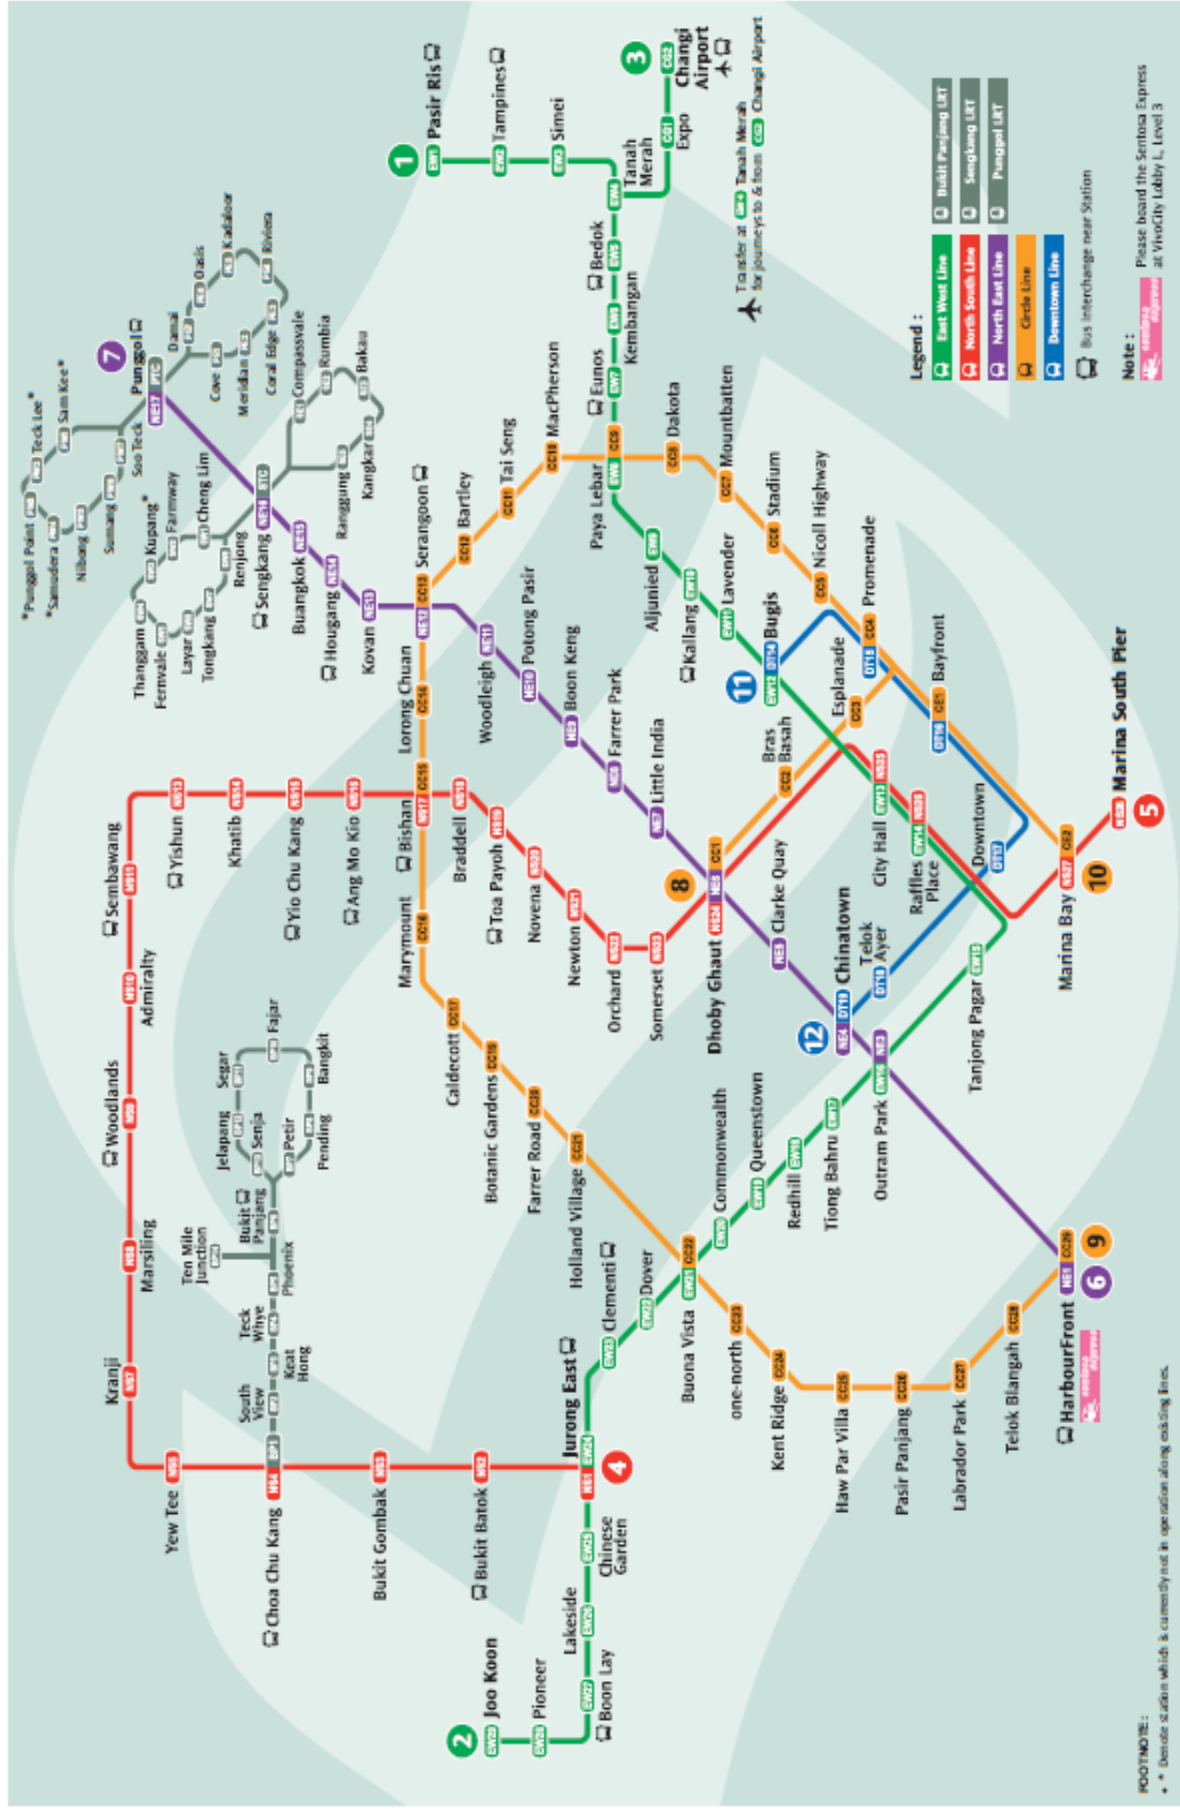

Tanjong Pagar Information Kit

Version 3.0
November 2014

Table of Content

Table of Content	Page
A. General	
- Table of Content	2
- System map	3
B. Station Information	
- Station Contacts & Overview	4
- Taxi & General Contacts	5
- Station Layout	6-8
- Locality Map	9
- Bus Services (By Bus Stop)	10
- Places of Interest	11
- Train Service Disruption Leaflet	12-14

MRT

LRT

System map

Station Overview

Station Contact Points

Contacts

Duty SM Hand phone

9233 1265

Exit F: Capital Tower

Exit G: Amoy Street Food Centre

Exit H: Springleaf Tower

Exit I: International Plaza

LIFT:

Lift 1: Exit I

Lift 2: Tanjong Pagar X'change (Shopping Level)

Lift 3: Free Area

Bus Stop:
03151

Bus Stop:
05411

Bus Stop:
05419

Bus Stop
03222

sbs Q Pt: Q Pt 1 at Bus Stop 03223 - towards Pasir Ris (East Bound)
Q Pt 2 at Bus Stop 03217 - towards Joo Koon (West Bound)

Legend:
 FBS = free regular bus service
 sbs = free shuttle bus service
 T = Special Taxi Pick Up Point