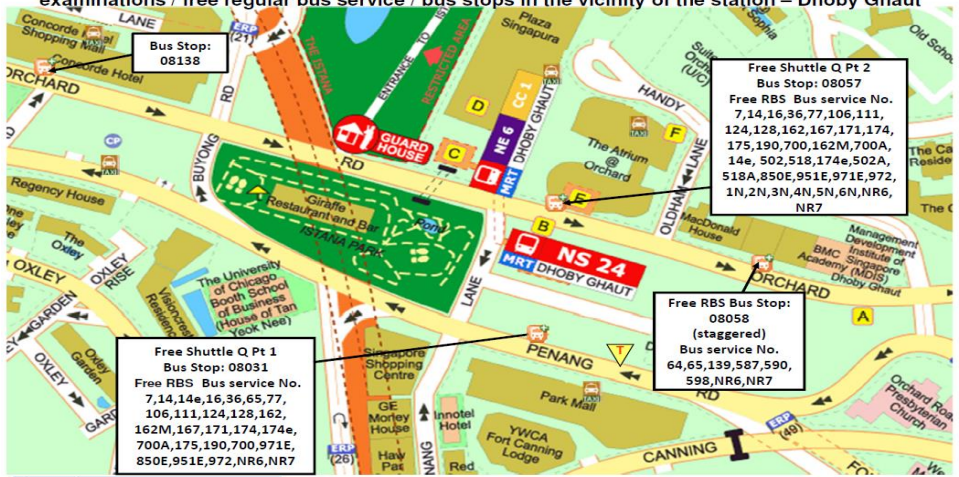

5. Queue points for free shuttle bus service / special taxi service for student taking major examinations / free regular bus service / bus stops in the vicinity of the station – Dhoby Ghaut

Legend:
Free RBS = free regular bus service
Free Shuttle = shuttle bus service
▼ = Special Taxi Pick Up Point

Free Shuttle: Q Pt 1 at Bus Stop 08031 - towards Jurong East (North Bound)
Q Pt 2 at Bus Stop 08057 - towards Marina Bay (South Bound)

Revision 3 (27/12/15)

Note:

Free RBS	When activated, all regular buses (regardless of operator) at the designated bus stops are free boarding. (refer to “Free RBS” on the map)
Free Shuttle	When activated, these buses will stop at each MRT station of the affected sector as a form bridging between stations (free boarding). (refer to “Free Shuttle” on the map)