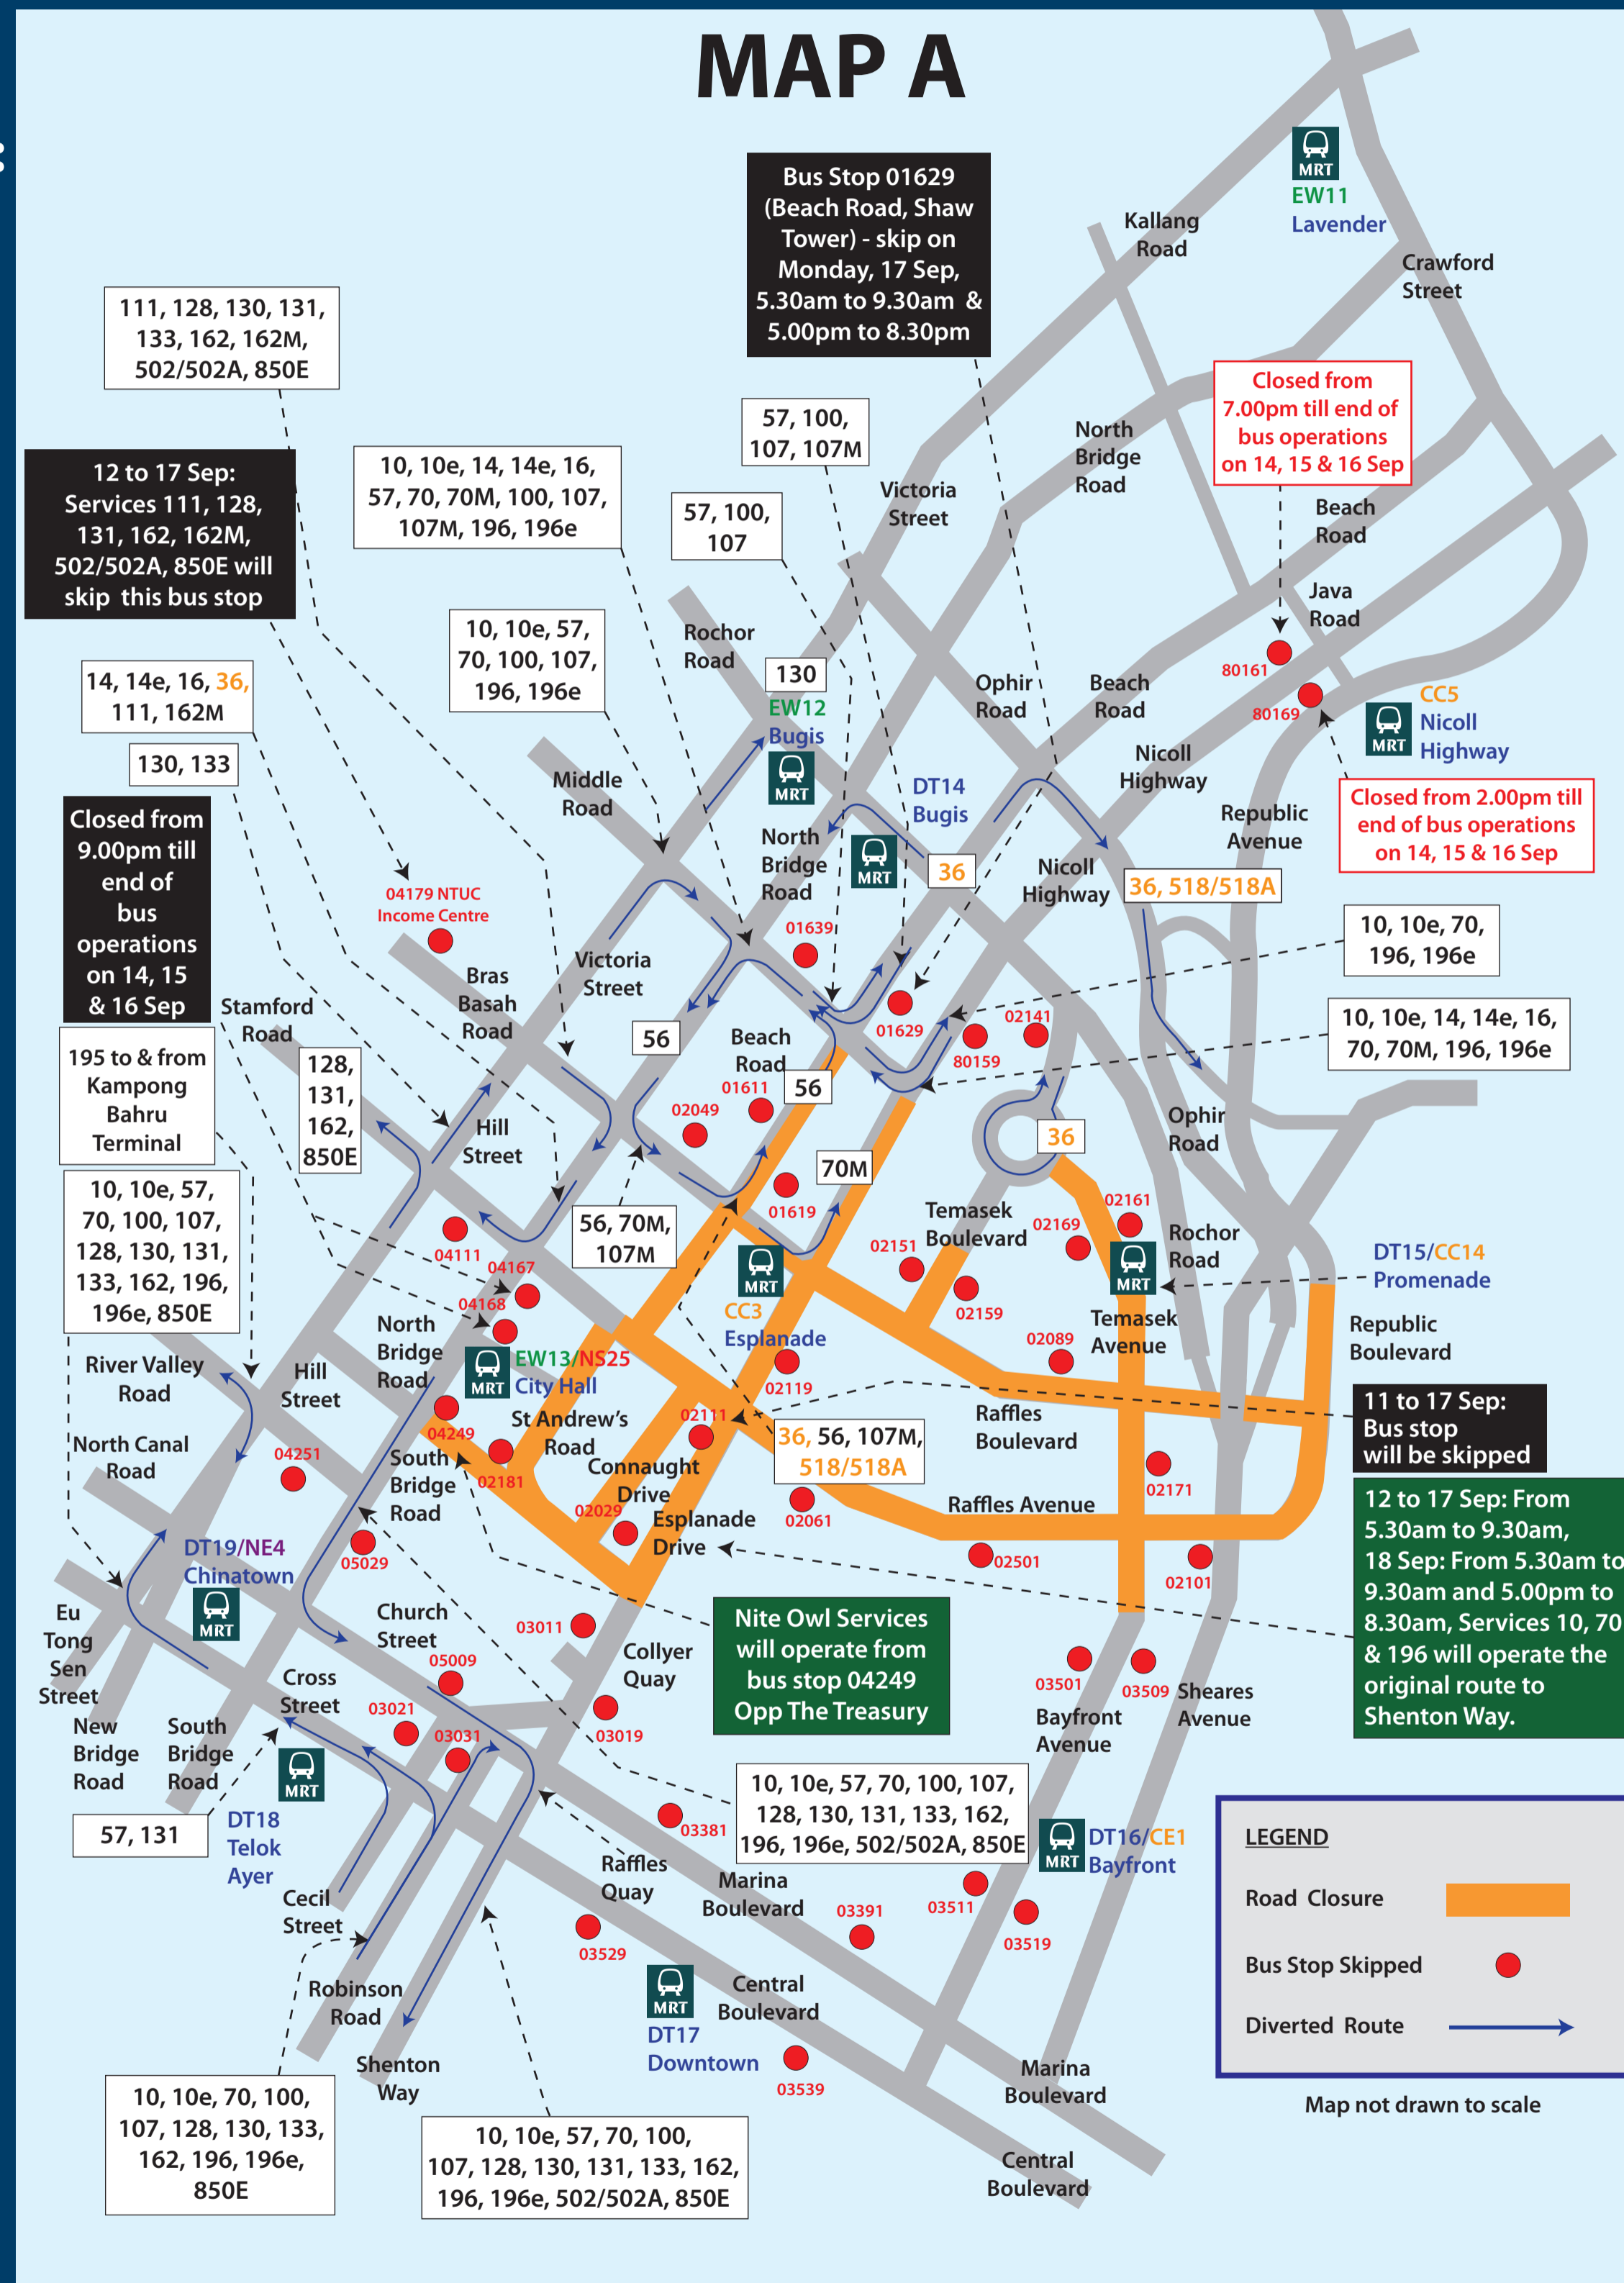

2018 FORMULA ONE™ Singapore Grand Prix

12 September to 17 September 2018

Map A

Affected bus services:

- 10/ 10e
- 14/ 14e
- 16
- 36/ 36T
- 56
- 57
- 70/ 70M
- 100
- 107/ 107M
- 111
- 128
- 130
- 131
- 133
- 162/ 162M
- 195
- 196/ 196e
- 502/ 502A
- 518/ 518A
- 850E
- Nite Owl Services

Map B

Affected bus services:

- 75
- 77
- 97
- 97e
- 106
- 167
- 171
- 656
- 663
- 665
- 700/ 700A
- 857
- 868E
- 951E
- 960
- 961/ 961C
- 971E
- NR 1, 2, 5, 6, 7, 8

For feedback on our bus /train services, please contact our Customer Relations Centre Hotlines.