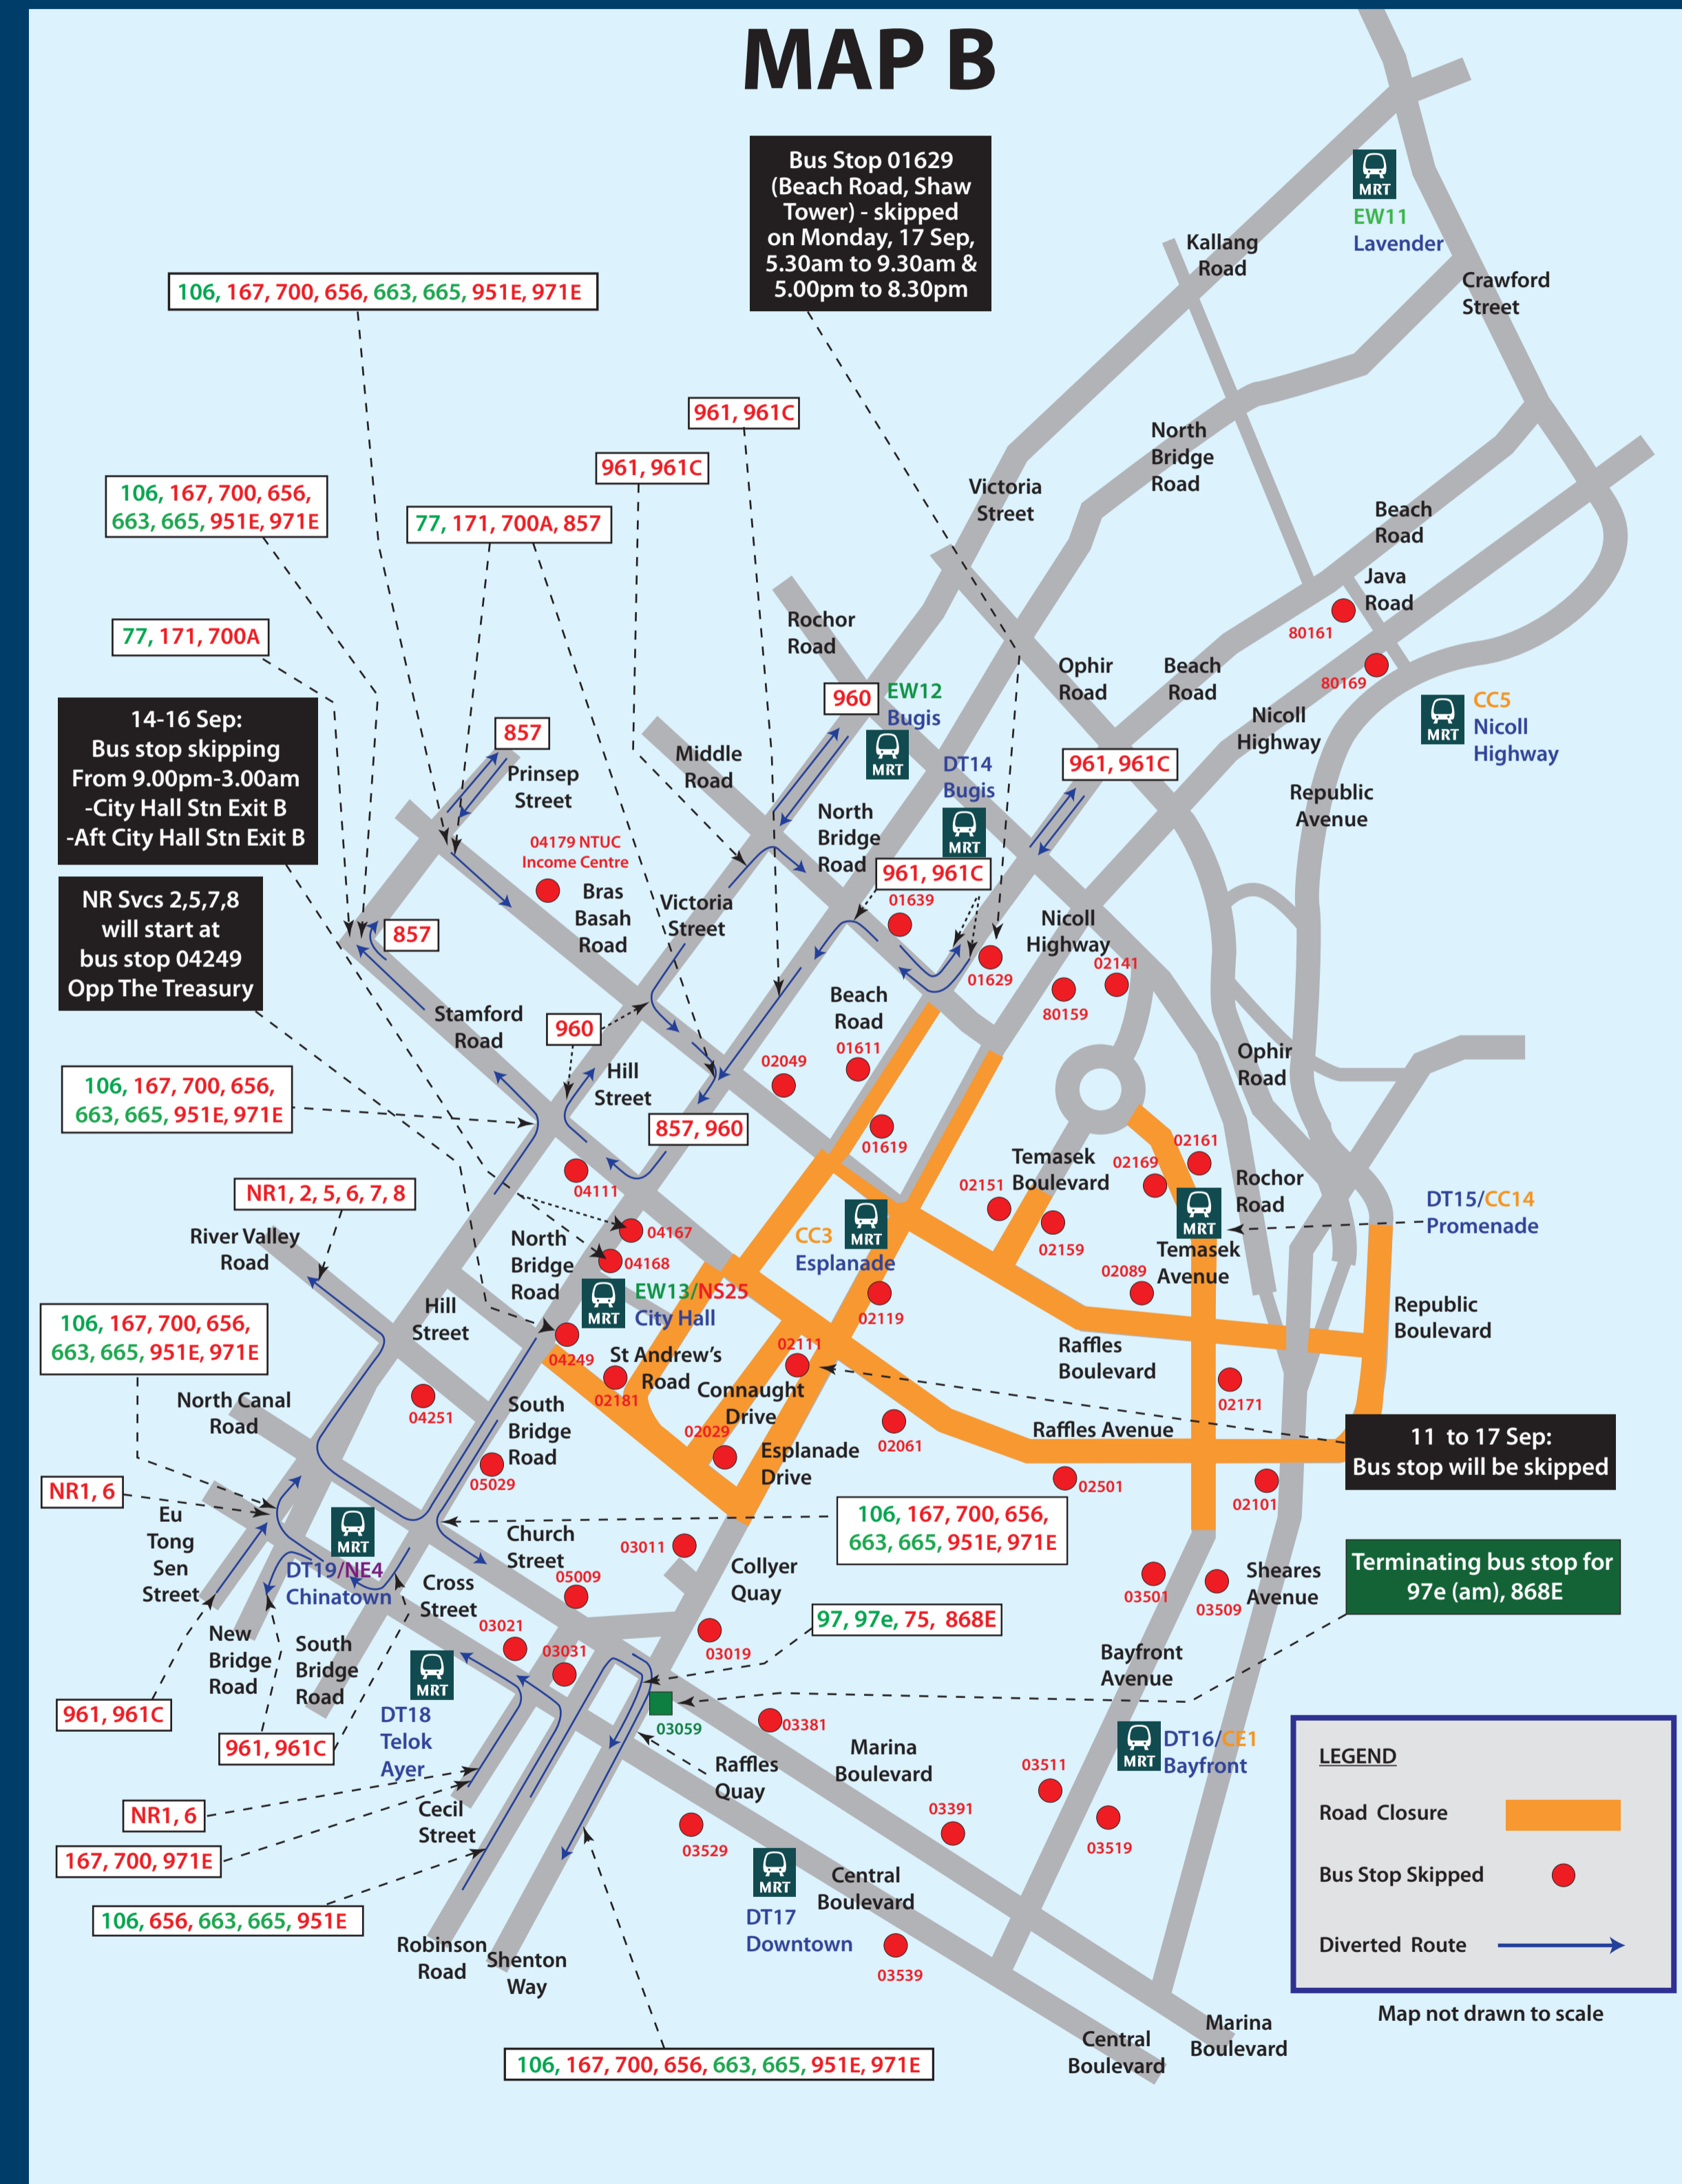

2018 FORMULA ONE™ Singapore Grand Prix

12 September to 17 September 2018

Map A

Affected bus services:

- 10/ 10e
- 14/ 14e
- 16
- 36/ 36T
- 56
- 57
- 70/ 70M
- 100
- 107/ 107M
- 111
- 128
- 130
- 131
- 133
- 162/ 162M
- 195
- 196/ 196e
- 502/ 502A
- 518/ 518A
- 850E
- Nite Owl Services

Map B

Affected bus services:

- 75
- 77
- 97
- 97e
- 106
- 167
- 171
- 656
- 663
- 665
- 700/ 700A
- 857
- 868E
- 951E
- 960
- 961/ 961C
- 971E
- NR 1, 2, 5, 6, 7, 8

For feedback on our bus /train services, please contact our Customer Relations Centre Hotlines.