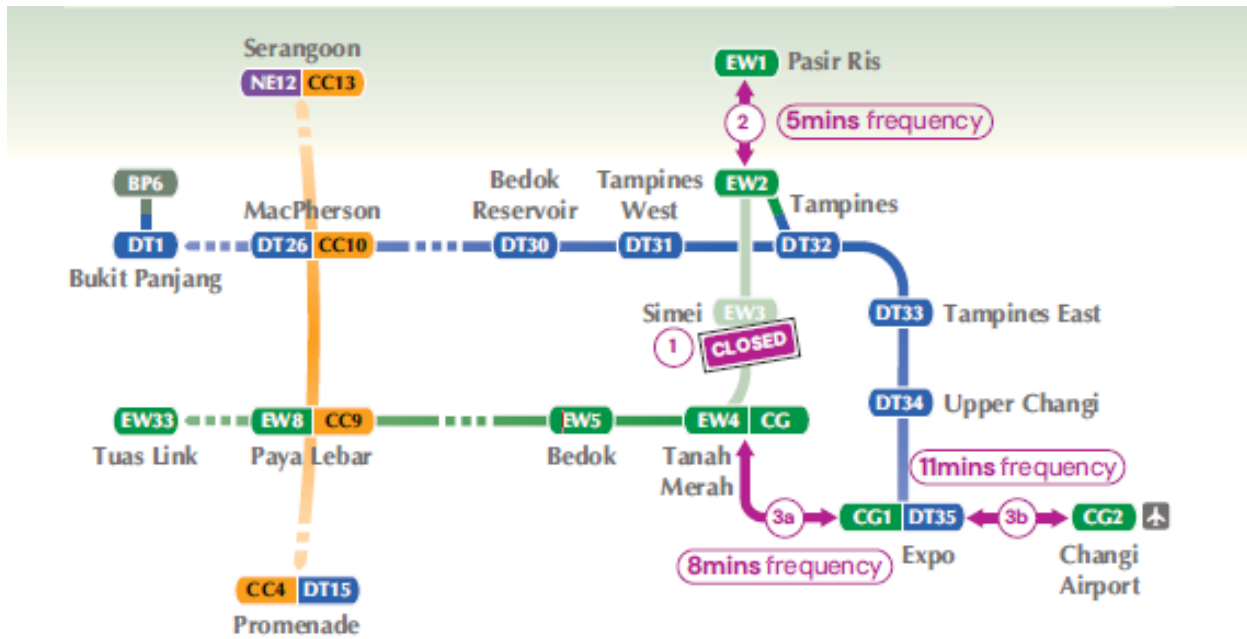

ANNEX A

Shuttle trains and bus service arrangements

Commuters travelling to Changi Airport station can also use the Downtown Line and transfer at Expo station.

Shuttle 7

Shuttle 7 will be available between Tampines, Simei and Tanah Merah stations. It will operate at a frequency of 3 to 5 minutes.

**Fares apply.*