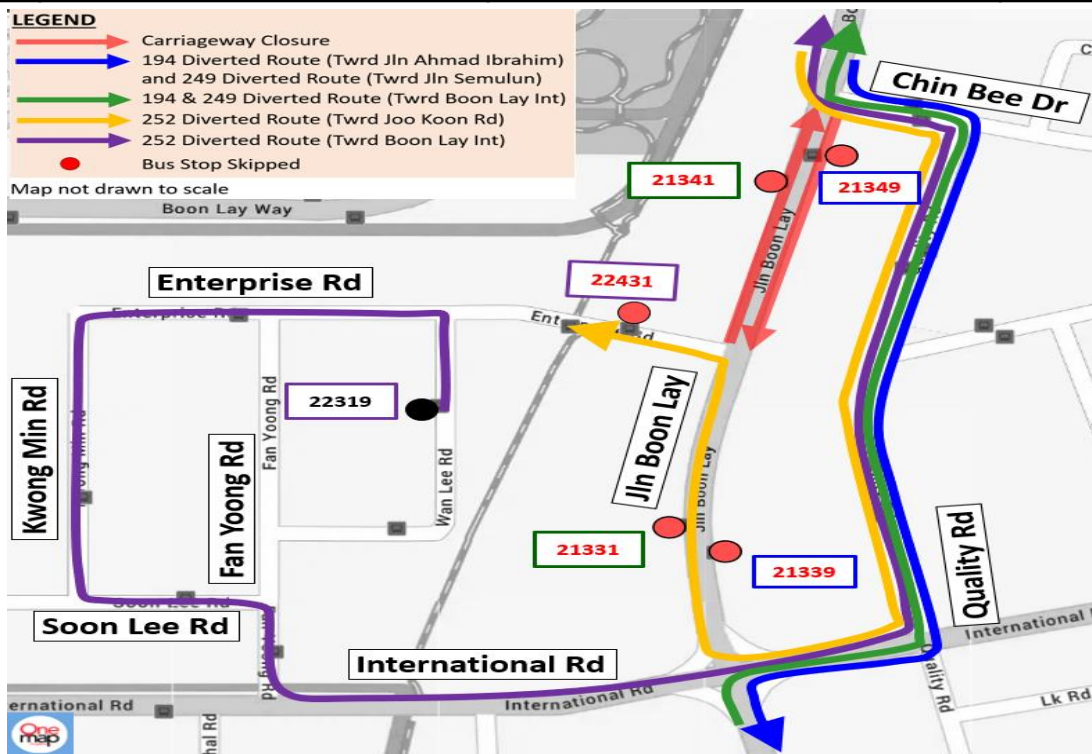

Temporary Route Diversion

Scan to
read more

Temporary Closure of Jalan Boon Lay for Jurong Region Line Works

Date & Time

Sunday, 22 December 2024
First Bus to Last Bus

Affected Bus Service No.

194, 249, 252

These bus services will **skip** the following bus stops:

Road Name	Bus Stop Description	Affected Bus Service No.	Bus Stop Code
Enterprise Rd	Opp Fei Siong Group	252	22431
Jln Boon Lay	GSK	249	21349
	Opp GSK		21341
	Premier Milk Pte Ltd		21339
	Opp Premier Milk Pte Ltd		21331

• Additional travel time may be expected for affected services on diversion, including Service 194 that plies non-stop along Jalan Boon Lay sector.

Information is correct at time of print.

For information on integrated public transport services, please contact SimplyGo Hotline at 1800-225-5663.