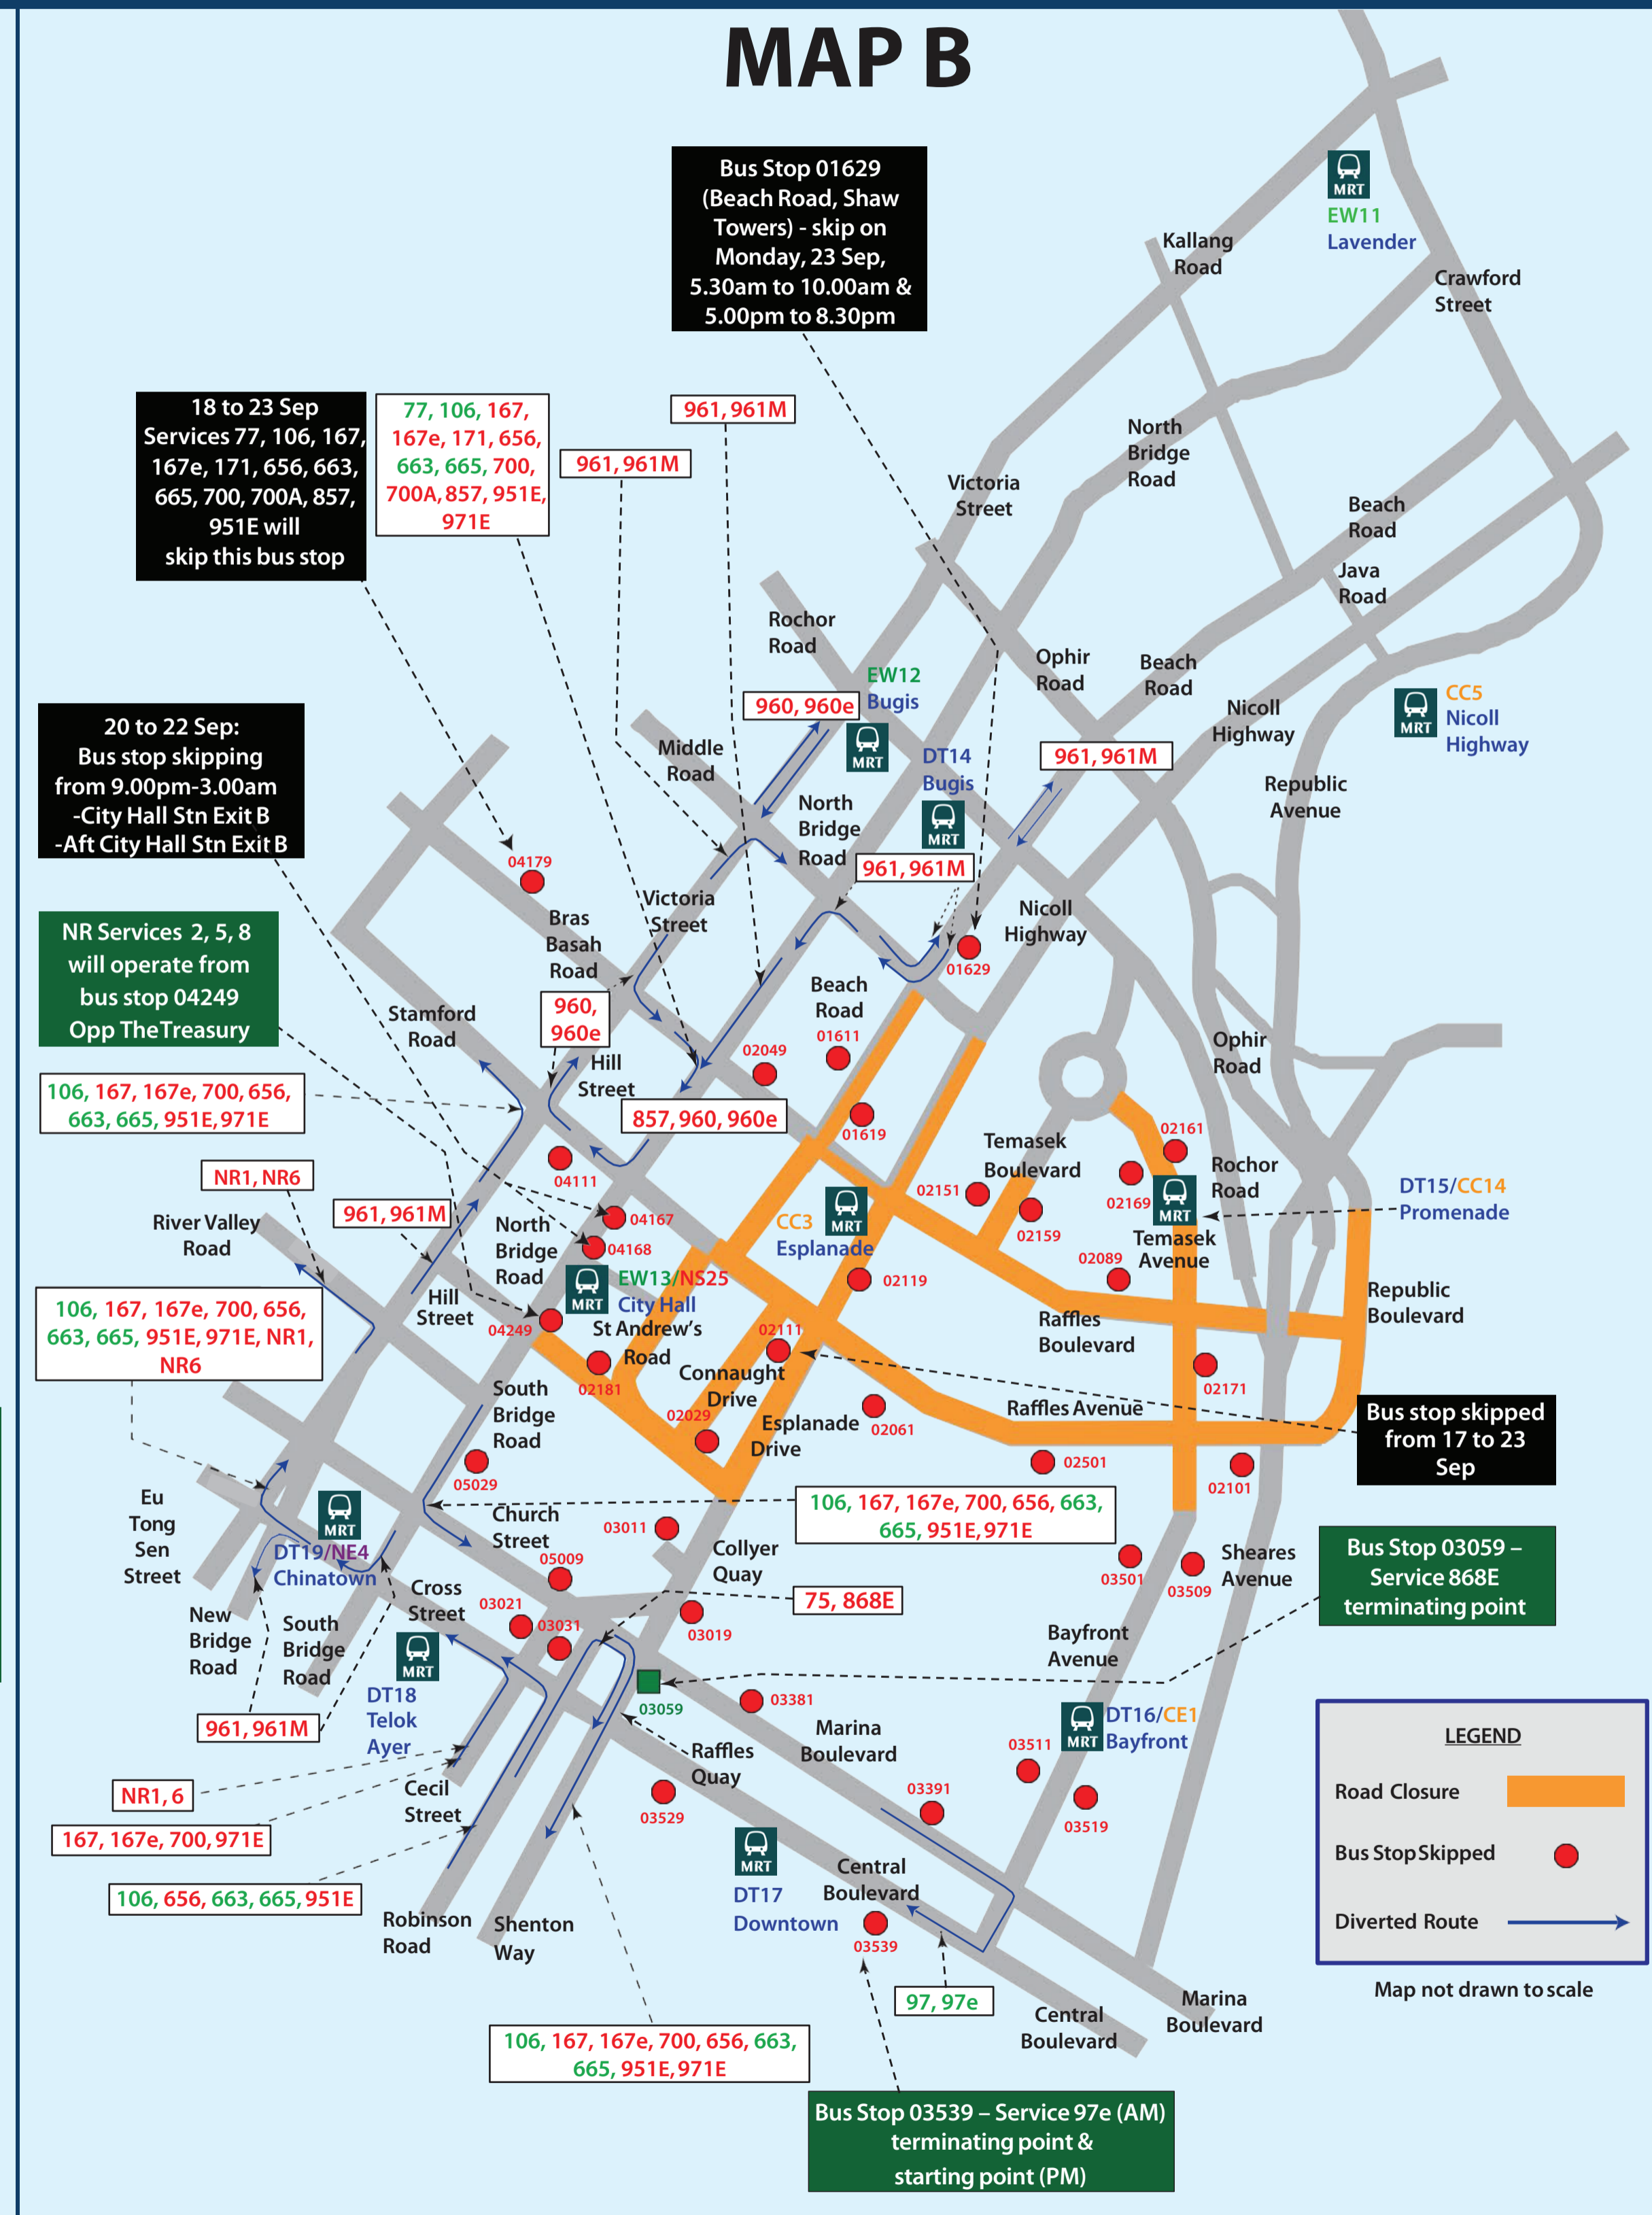

2019 FORMULA ONE™ Singapore Grand Prix

18 September to 23 September 2019

Map A

Affected bus services:

- 10/10e
- 14/14e
- 16
- 36/36T
- 56
- 57
- 70/70M
- 100
- 107/107M
- 111
- 128
- 130
- 131
- 133
- 162/162M
- 195
- 196/196e
- 502/502A
- 518/518A
- 660
- 850E
- Nite Owl Services

Map B

Map B

Affected bus services:

- 75
- 77
- 97/97e
- 106
- 167/167e
- 171
- 656
- 663
- 665
- 700/700A
- 857
- 868E
- 951E
- 960/960e
- 961/961M
- 971E
- NR 1, 2, 5, 6, 8

For feedback on our bus/train services, please contact our Customer Relations Centre Hotlines.