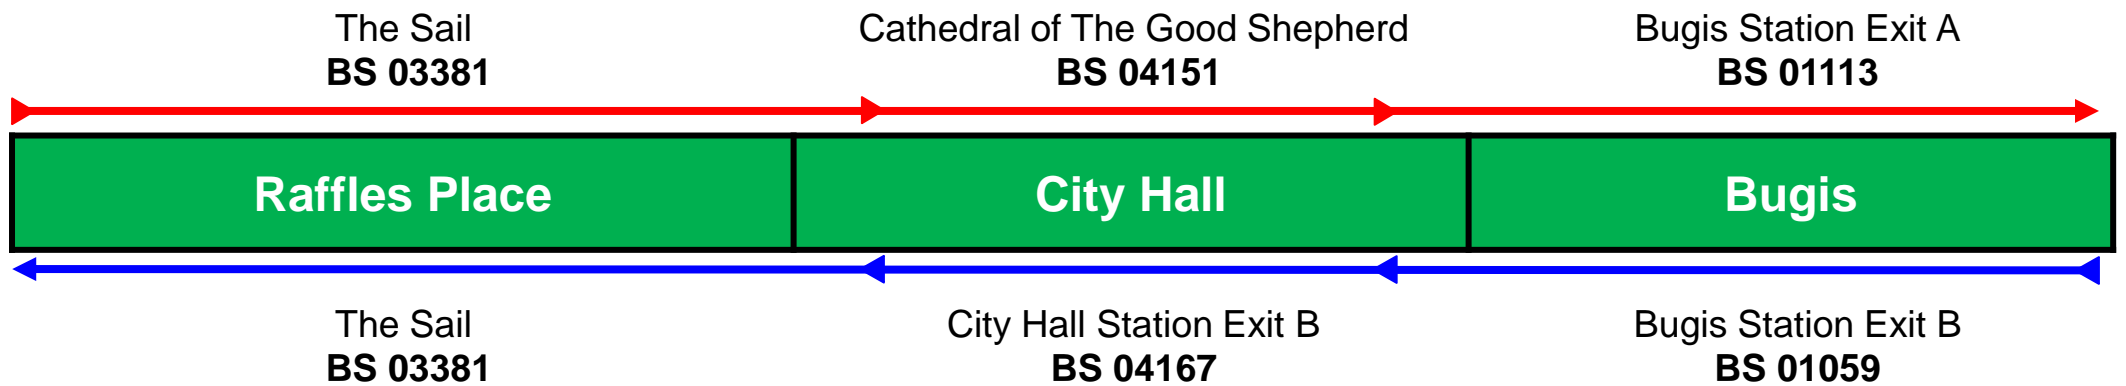

* The last train departing Changi Airport for connection at Tanah Merah to Tuas Link is at 2255hrs, and for connection at Tanah Merah to Bugis is at 2318hrs.

SHUTTLE 6

RAFFLES PLACE – BUGIS (BOTH BOUNDS)

EAST-WEST LINE

Every Friday and Saturday from 4 to 12 January 2019

Shuttle 6 will serve the following bus stops:

▶ East Bound
◀ West Bound

Arrival Time of First & Last Bus at Bus Stops on Days of Early Closure