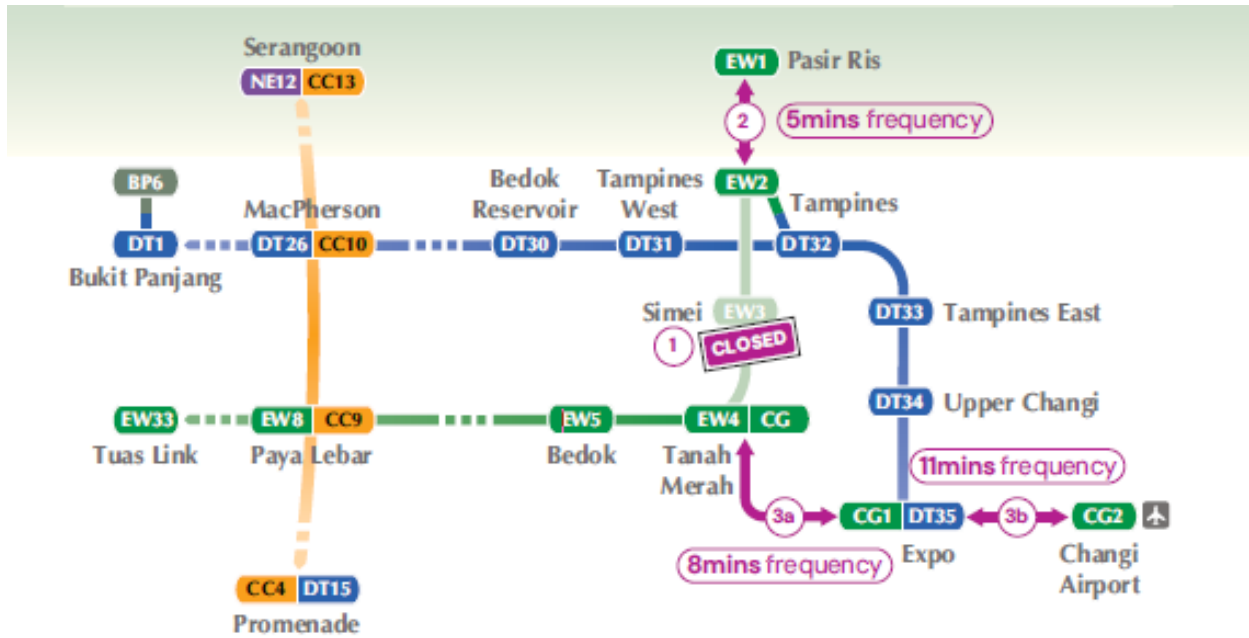

# ANNEX A

## Shuttle trains and bus service arrangements

Commuters travelling to Changi Airport station can also use the Downtown Line and transfer at Expo station.

### Shuttle 7

Shuttle 7 will be available between Tampines, Simei and Tanah Merah stations. It will operate at a frequency of 3 to 5 minutes.

\*Fares apply.